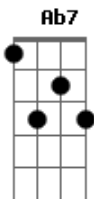

© ukulele-chords.com