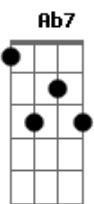

© ukulele-chords.com