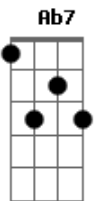

© ukulele-chords.com