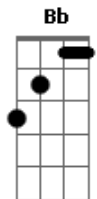

© ukulele-chords.com