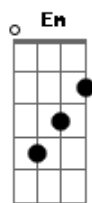

© ukulele-chords.com