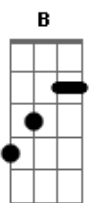

Interlúdio:

C Em D G D
C Em D

Verso:

And it creeps on in
To the calmness of yourself

Yeah, it creeps on in
Until it hurts like hell

And you know I never knew how much I was getting into
No, I never knew how much I was getting into

Refrão:

In the backseat of the taxi
When you told me we were only
Two punch drunk souls all tangled in the wind

And in the backseat
When you asked me "Is the sadness everlasting?"

I pulled you closer, looked at you and said "Love, I think it is"

Ponte:

I can't say that I can make you feel

Complete or free from your worry

But believe me when I tell you

"Babe, you'll never be lonely"

You'll never be lonely

You'll never be lonely

Don't you understand?

You won't be alone again

Interlúdio:

C Em D G D
C Em D

Verso:

And it creeps on in
To the calmness of yourself

Yeah, it creeps on in
To the flawless parts as well

And you know, I never knew how much I was getting into
No, I never knew just what I was getting into

Interlúdio:

C Em D G D
C Em D

Refrão:

In the backseat of the taxi
When you told me we were only
Two punch drunk souls all tangled in the wind

And in the backseat
When you asked me "Is the sadness everlasting?"

I pulled you closer, looked at you and said "Love, I think it is"

Ponte:

I can't say that I can make you feel

Complete or free from your worry

But believe me when I tell you

"Babe, you'll never be lonely"

You'll never be lonely

You'll never be lonely

Don't you understand?

You won't be alone again

Acordes

© ukulele-chords.com