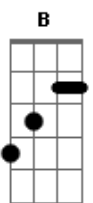

Interlúdio:

C Em D G D
C Em D

Verso:

And it creeps on in
To the calmness of yourself
Yeah, it creeps on in

Until it hurts like hell
And you know I never knew how much I was getting into
No, I never knew how much I was getting into

Refrão:

In the backseat of the taxi
When you told me we were only
Two punch drunk souls all tangled in the wind

And in the backseat
When you asked me "Is the sadness everlasting?"

I pulled you closer, looked at you and said "Love, I think it is"

Ponte:

I can't say that I can make you feel
Complete or free from your worry
But believe me when I tell you
"Babe, you'll never be lonely"

You'll never be lonely

You'll never be lonely

Don't you understand?

You won't be alone again

Interlúdio:

C Em D G D
C Em D

Verso:

And it creeps on in
To the calmness of yourself
Yeah, it creeps on in

To the flawless parts as well
And you know, I never knew how much I was getting into
No, I never knew just what I was getting into

Interlúdio:

C Em D G D
C Em D

Refrão:

In the backseat of the taxi
When you told me we were only
Two punch drunk souls all tangled in the wind

And in the backseat
When you asked me "Is the sadness everlasting?"

I pulled you closer, looked at you and said "Love, I think it is"

Ponte:

I can't say that I can make you feel
Complete or free from your worry
But believe me when I tell you
"Babe, you'll never be lonely"

You'll never be lonely

You'll never be lonely

Don't you understand?

You won't be alone again

Acordes

© ukulele-chords.com