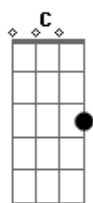

© ukulele-chords.com