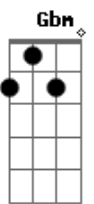

G
You say you like the sad songs

E (strum once) Dm (strum once)
Here's a sad song for you my love

A (strum slowly once)
For you my love

Acordes

© ukulele-chords.com

© ukulele-chords.com

© ukulele-chords.com