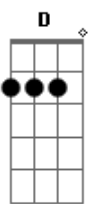

G
You say you like the sad songs

E (strum once) Dm (strum once)
Here's a sad song for you my love

A (strum slowly once)
For you my love

Acordes

© ukulele-chords.com

© ukulele-chords.com

© ukulele-chords.com