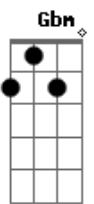

G
You say you like the sad songs

E (strum once) Dm (strum once)
Here's a sad song for you my love

A (strum slowly once)
For you my love

Acordes

© ukulele-chords.com

© ukulele-chords.com

© ukulele-chords.com