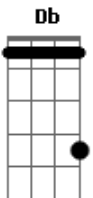

The Maine - Into Yours Arms

Tom: G

(com acordes na forma de E)

Capostrate na 3ª casa

Intro: 2x: E A Db B A

Db A E B
There was a new girl in town.
Db A E B
She had it all figured out. (Had it all figured out)

E A
I'm fallin' in love
Db

But it's fallin' apart.

B A E
I need to find my way back to the start.

When we were in love.

Oh things were better than they are.

Let me back into,

Ponte:

A E B
Oh she's slippin' away.

B A E
I need to find my way back to the start.

When we were in love.

E A
I'm fallin' in love
Db

But it's fallin' apart.

B A E
I need to find my way back to the start.

When we were in love.

Oh things were better than they are.

Let me back into,

Acordes

© ukulele-chords.com

© ukulele-chords.com

© ukulele-chords.com

© ukulele-chords.com

© ukulele-chords.com