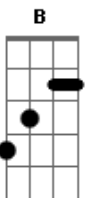

© ukulele-chords.com