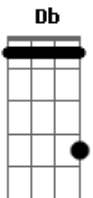

© ukulele-chords.com