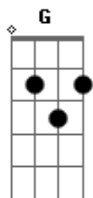

The Maine - Into Yours Arms

Tom: G

(com acordes na forma de E)

Capostrate na 3ª casa

Intro: 2x: E A Db B A

Db A E B
There was a new girl in town.
Db A E B
She had it all figured out. (Had it all figured out)

But it's fallin' apart.

B A E
I need to find my way back to the start.

When we were in love.

Oh things were better than they are.

Let me back into,

Ponte:

A E B
Oh she's slippin' away.

A A E B
I always freeze when I'm thinking of words to say.

All the things she does make it seem like love.

If it's just a game. (Just a game)

B
Then I like the way that we play.

E A
I'm fallin' in love

Db
But it's fallin' apart.

B A E
I need to find my way back to the start.

E A
I'm fallin' in love

Db
But it's fallin' apart.

B A E
I need to find my way back to the start.

When we were in love.

Oh things were better than they are.

Let me back into,

Acordes

© ukulele-chords.com