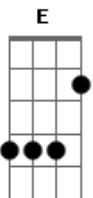

The Maine - Into Yours Arms

Tom: G

(com acordes na forma de E)

Capostrate na 3ª casa

Intro: 2x: E A Db B A

Db A E B
There was a new girl in town.
Db A E B
She had it all figured out. (Had it all figured out)

E A
I'm fallin' in love
Db

But it's fallin' apart.

B A E
I need to find my way back to the start.

When we were in love.

Oh things were better than they are.

Let me back into,

Ponte:

A E B
Oh she's slippin' away.

B A E
I need to find my way back to the start.

When we were in love.

E A
I'm fallin' in love
Db

But it's fallin' apart.

B A E
I need to find my way back to the start.

When we were in love.

Oh things were better than they are.

Let me back into,

Acordes

© ukulele-chords.com

© ukulele-chords.com

© ukulele-chords.com

© ukulele-chords.com

© ukulele-chords.com