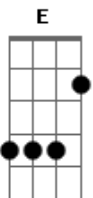

© ukulele-chords.com