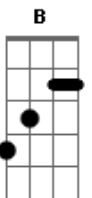

The Maine - Into Yours Arms

Tom: G

(com acordes na forma de E)

Capostrate na 3ª casa

Intro: 2x: E A Db B A

Db A E B
There was a new girl in town.
Db A E B
She had it all figured out. (Had it all figured out)

E A
I'm fallin' in love
Db

But it's fallin' apart.

B A E
I need to find my way back to the start.

When we were in love.

Oh things were better than they are.

Let me back into,

Ponte:

A E B
Oh she's slippin' away.

B A E
I need to find my way back to the start.

When we were in love.

E A
I'm fallin' in love
Db

But it's fallin' apart.

B A E
I need to find my way back to the start.

When we were in love.

Oh things were better than they are.

Let me back into,

Acordes

© ukulele-chords.com

© ukulele-chords.com

© ukulele-chords.com

© ukulele-chords.com

© ukulele-chords.com