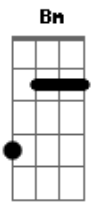

© ukulele-chords.com