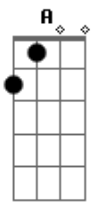

The Maine - I Wanna Love You

Tom: A

A E D E
Convict...Music...and you know we up front.
A A E
I see you winding and grinding up on the pole
D E
I know you see me lookin at you and you already know
A E
I wanna love you, you already know
D E
I wanna love you, you already know

Interlude: Gbm A Bm [2x]

D
Money in the air as more fell,
Gbm - Bm
grab you by your coat tail,
D
take you to the motel
Gbm - Bm
whole sale
D Gbm - Bm
dont tell, wont tell, baby say
D Gbm - Bm
I dont talk girl unless you told on me

D
baby stick on me
Gbm - Bm
im gonna stick on you
D
and if you pick me
Gbm - Bm
then baby ill pick you

Chorus:

A E

I see you winding and grinding up on the pole
D E
I know you see me lookin at you and you already know
A E
I wanna love you, you already know
D E
I wanna love you, you already know

Gbm
Mobbin through club in low pressin
A - Bm
im sittin in the back in the smokers section,
Gbm A Bm
birds eye, I've got a clear view
D Gbm Bm
you cant see me but I can see you
D Gbm A D
its cool we jet the mood is set, your lips are wet
Gbm - Bm D
you rubbin your back and touchin your neck
E
your body is movin

Chorus:

A E
I see you winding and grinding up on the pole
D E
I know you see me lookin at you and you already know
A E
I wanna love you, you already know
D E
I wanna love you, you already know

Gbm D Gbm D
And you know my pedigree, used to move phetamines
Gbm D Gbm D
And Im lovin the way you shake your ass

in those jeans
Chorus [2x]

Acordes

© ukulele-chords.com