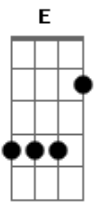

© ukulele-chords.com