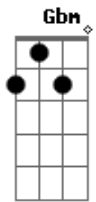

© ukulele-chords.com