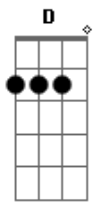

© ukulele-chords.com