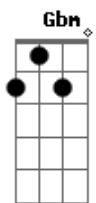

© ukulele-chords.com