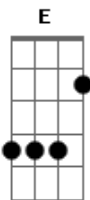

© ukulele-chords.com