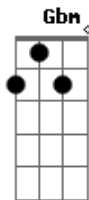

© ukulele-chords.com