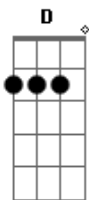

© ukulele-chords.com