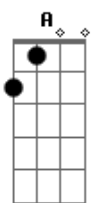

The Maine - I Wanna Love You

Tom: A

A E D E
Convict...Music...and you know we up front.
A A E
I see you winding and grinding up on the pole
D E
I know you see me lookin at you and you already know
A E
I wanna love you, you already know
D E
I wanna love you, you already know

Interlude: Gbm A Bm [2x]

D
Money in the air as more fell,
Gbm - Bm
grab you by your coat tail,
D
take you to the motel
Gbm - Bm
whole sale
D Gbm - Bm
dont tell, wont tell, baby say
D Gbm - Bm
I dont talk girl unless you told on me

D
baby stick on me
Gbm - Bm
im gonna stick on you
D
and if you pick me
Gbm - Bm
then baby ill pick you

Chorus:

A E

I see you winding and grinding up on the pole
D E
I know you see me lookin at you and you already know
A E
I wanna love you, you already know
D E
I wanna love you, you already know

Gbm
Mobbin through club in low pressin
A - Bm
im sittin in the back in the smokers section,
Gbm A Bm
birds eye, I've got a clear view
D Gbm Bm7
you cant see me but I can see you
D Gbm A D
its cool we jet the mood is set, your lips are wet
Gbm - Bm7 D
you rubbin your back and touchin your neck
E
your body is movin

Chorus:

A E
I see you winding and grinding up on the pole
D E
I know you see me lookin at you and you already know
A E
I wanna love you, you already know
D E
I wanna love you, you already know

Gbm D Gbm D
And you know my pedigree, used to move phetamines
Gbm D Gbm D
And Im lovin the way you shake your ass

in those jeans
Chorus [2x]

Acordes

© ukulele-chords.com