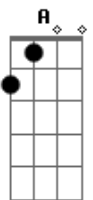

The Maine - I Wanna Love You

Tom: A

A E D E
Convict...Music...and you know we up front.
A A E
I see you winding and grinding up on the pole
D E
I know you see me lookin at you and you already know
A E
I wanna love you, you already know
D E
I wanna love you, you already know

Interlude: Gbm A Bm [2x]

D
Money in the air as more fell,
Gbm - Bm
grab you by your coat tail,
D
take you to the motel
Gbm - Bm
whole sale
D Gbm - Bm
dont tell, wont tell, baby say
D Gbm - Bm
I dont talk girl unless you told on me

D
baby stick on me
Gbm - Bm
im gonna stick on you
D
and if you pick me
Gbm - Bm
then baby ill pick you

Chorus:

A E

I see you winding and grinding up on the pole
D E
I know you see me lookin at you and you already know
A E
I wanna love you, you already know
D E
I wanna love you, you already know

Gbm
Mobbin through club in low pressin
A - Bm
im sittin in the back in the smokers section,
Gbm A Bm
birds eye, I've got a clear view
D Gbm Bm7
you cant see me but I can see you
D Gbm A D
its cool we jet the mood is set, your lips are wet
Gbm - Bm7 D
you rubbin your back and touchin your neck
E
your body is movin

Chorus:

A E
I see you winding and grinding up on the pole
D E
I know you see me lookin at you and you already know
A E
I wanna love you, you already know
D E
I wanna love you, you already know

Gbm D Gbm D
And you know my pedigree, used to move phetamines
Gbm D Gbm D
And Im lovin the way you shake your ass

in those jeans
Chorus [2x]

Acordes

© ukulele-chords.com