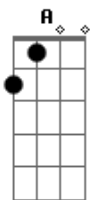

The Maine - I Wanna Love You

Tom: A

A E D E
Convict...Music...and you know we up front.
A A E
I see you winding and grinding up on the pole
D E
I know you see me lookin at you and you already know
A E
I wanna love you, you already know
D E
I wanna love you, you already know

Interlude: Gbm A Bm [2x]

D
Money in the air as more fell,
Gbm - Bm
grab you by your coat tail,
D
take you to the motel
Gbm - Bm
whole sale
D Gbm - Bm
dont tell, wont tell, baby say
D Gbm - Bm
I dont talk girl unless you told on me

D
baby stick on me
Gbm - Bm
im gonna stick on you
D
and if you pick me
Gbm - Bm
then baby ill pick you

Chorus:

A E

I see you winding and grinding up on the pole
D E
I know you see me lookin at you and you already know
A E
I wanna love you, you already know
D E
I wanna love you, you already know

Gbm
Mobbin through club in low pressin
A - Bm
im sittin in the back in the smokers section,
Gbm A Bm
birds eye, I've got a clear view
D Gbm Bm7
you cant see me but I can see you
D Gbm A D
its cool we jet the mood is set, your lips are wet
Gbm - Bm7 D
you rubbin your back and touchin your neck
E
your body is movin

Chorus:

A E
I see you winding and grinding up on the pole
D E
I know you see me lookin at you and you already know
A E
I wanna love you, you already know
D E
I wanna love you, you already know

Gbm D Gbm D
And you know my pedigree, used to move phetamines
Gbm D Gbm D
And Im lovin the way you shake your ass

in those jeans
Chorus [2x]

Acordes