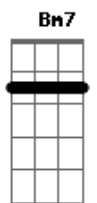

© ukulele-chords.com