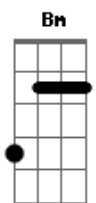

© ukulele-chords.com