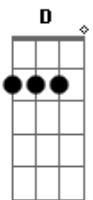

The Maine - I Wanna Love You

Tom: A

A E D E
Convict...Music...and you know we up front.
A A E
I see you winding and grinding up on the pole
D E
I know you see me lookin at you and you already know
A E
I wanna love you, you already know
D E
I wanna love you, you already know

D
baby stick on me
Gbm - Bm
im gonna stick on you
D
and if you pick me
Gbm - Bm
then baby ill pick you

Chorus:

A E

I see you winding and grinding up on the pole
D E
I know you see me lookin at you and you already know
A E
I wanna love you, you already know
D E
I wanna love you, you already know

Chorus:

A E
I see you winding and grinding up on the pole
D E
I know you see me lookin at you and you already know
A E
I wanna love you, you already know
D E
I wanna love you, you already know

Gbm D Gbm D
And you know my pedigree, used to move phetamines
Gbm D Gbm D
And Im lovin the way you shake your ass

in those jeans
Chorus [2x]

Acordes

© ukulele-chords.com

© ukulele-chords.com

© ukulele-chords.com

© ukulele-chords.com

© ukulele-chords.com

© ukulele-chords.com