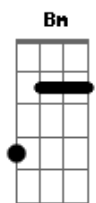

The Maine - I Wanna Love You

Tom: A

A E D E
Convict...Music...and you know we up front.
A A E
I see you winding and grinding up on the pole
D E
I know you see me lookin at you and you already know
A E
I wanna love you, you already know
D E
I wanna love you, you already know

D
baby stick on me
Gbm - Bm
im gonna stick on you
D
and if you pick me
Gbm - Bm
then baby ill pick you

Chorus:

A E

I see you winding and grinding up on the pole
D E
I know you see me lookin at you and you already know
A E
I wanna love you, you already know
D E
I wanna love you, you already know

Chorus:

A E
I see you winding and grinding up on the pole
D E
I know you see me lookin at you and you already know
A E
I wanna love you, you already know
D E
I wanna love you, you already know

Gbm D Gbm D
And you know my pedigree, used to move phetamines
Gbm D Gbm D
And Im lovin the way you shake your ass

in those jeans
Chorus [2x]

Acordes

© ukulele-chords.com

© ukulele-chords.com

© ukulele-chords.com

© ukulele-chords.com

© ukulele-chords.com

© ukulele-chords.com