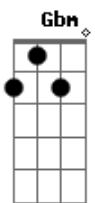

The Maine - I Wanna Love You

Tom: A

A E D E
Convict...Music...and you know we up front.
A A E
I see you winding and grinding up on the pole
D E
I know you see me lookin at you and you already know
A E
I wanna love you, you already know
D E
I wanna love you, you already know

D
baby stick on me
Gbm - Bm
im gonna stick on you
D
and if you pick me
Gbm - Bm
then baby ill pick you

Chorus:

A E

I see you winding and grinding up on the pole
D E
I know you see me lookin at you and you already know
A E
I wanna love you, you already know
D E
I wanna love you, you already know

Chorus:

A E
I see you winding and grinding up on the pole
D E
I know you see me lookin at you and you already know
A E
I wanna love you, you already know
D E
I wanna love you, you already know

Gbm D Gbm D
And you know my pedigree, used to move phetamines
Gbm D Gbm D
And Im lovin the way you shake your ass

in those jeans
Chorus [2x]

Acordes

© ukulele-chords.com

© ukulele-chords.com

© ukulele-chords.com

© ukulele-chords.com

© ukulele-chords.com

© ukulele-chords.com