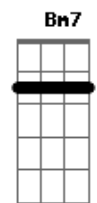

D
baby stick on me
Gbm - Bm
im gonna stick on you
D
and if you pick me
Gbm - Bm
then baby ill pick you

Chorus:

A E

I see you winding and grinding up on the pole
D E
I know you see me lookin at you and you already know
A E
I wanna love you, you already know
D E
I wanna love you, you already know

Gbm
Mobbin through club in low pressin
A - Bm
im sittin in the back in the smokers section,
Gbm A Bm
birds eye, I've got a clear view
D Gbm Bm7
you cant see me but I can see you
D Gbm A D
its cool we jet the mood is set, your lips are wet
Gbm - Bm7 D
you rubbin your back and touchin your neck
E
your body is movin

Chorus:

A E
I see you winding and grinding up on the pole
D E
I know you see me lookin at you and you already know
A E
I wanna love you, you already know
D E
I wanna love you, you already know

Gbm D Gbm D
And you know my pedigree, used to move phetamines
Gbm D Gbm D
And Im lovin the way you shake your ass

in those jeans
Chorus [2x]

Acordes

© ukulele-chords.com

© ukulele-chords.com

© ukulele-chords.com

© ukulele-chords.com

© ukulele-chords.com

© ukulele-chords.com