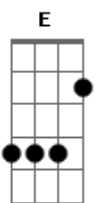

© ukulele-chords.com