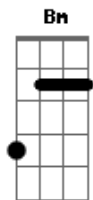

The Maine - I Wanna Love You

Tom: A

A E D E
Convict...Music...and you know we up front.
A A E
I see you winding and grinding up on the pole
D E
I know you see me lookin at you and you already know
A E
I wanna love you, you already know
D E
I wanna love you, you already know

D
baby stick on me
Gbm - Bm
im gonna stick on you
D
and if you pick me
Gbm - Bm
then baby ill pick you

Chorus:

A E

I see you winding and grinding up on the pole
D E
I know you see me lookin at you and you already know
A E
I wanna love you, you already know
D E
I wanna love you, you already know

Chorus:

A E
I see you winding and grinding up on the pole
D E
I know you see me lookin at you and you already know
A E
I wanna love you, you already know
D E
I wanna love you, you already know

Gbm D Gbm D
And you know my pedigree, used to move phetamines
Gbm D Gbm D
And Im lovin the way you shake your ass

in those jeans
Chorus [2x]

Acordes

© ukulele-chords.com

© ukulele-chords.com

© ukulele-chords.com

© ukulele-chords.com

© ukulele-chords.com

© ukulele-chords.com