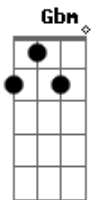

The Maine - I Wanna Love You

Tom: A

A E D E
Convict...Music...and you know we up front.
A A E
I see you winding and grinding up on the pole
D E
I know you see me lookin at you and you already know
A E
I wanna love you, you already know
D E
I wanna love you, you already know

D
baby stick on me
Gbm - Bm
im gonna stick on you
D
and if you pick me
Gbm - Bm
then baby ill pick you

Chorus:

A E

I see you winding and grinding up on the pole
D E
I know you see me lookin at you and you already know
A E
I wanna love you, you already know
D E
I wanna love you, you already know

Chorus:

A E
I see you winding and grinding up on the pole
D E
I know you see me lookin at you and you already know
A E
I wanna love you, you already know
D E
I wanna love you, you already know

Gbm D Gbm D
And you know my pedigree, used to move phetamines
Gbm D Gbm D
And Im lovin the way you shake your ass

in those jeans
Chorus [2x]

Acordes

© ukulele-chords.com

© ukulele-chords.com

© ukulele-chords.com

© ukulele-chords.com

© ukulele-chords.com

© ukulele-chords.com