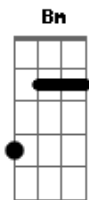

© ukulele-chords.com