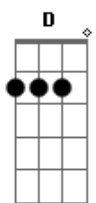

© ukulele-chords.com