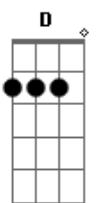

D
baby stick on me
Gbm - Bm
im gonna stick on you
D
and if you pick me
Gbm - Bm
then baby ill pick you

Chorus:

A E

I see you winding and grinding up on the pole
D E
I know you see me lookin at you and you already know
A E
I wanna love you, you already know
D E
I wanna love you, you already know

Gbm
Mobbin through club in low pressin
A - Bm
im sittin in the back in the smokers section,
Gbm A Bm
birds eye, I've got a clear view
D Gbm Bm7
you cant see me but I can see you
D Gbm A D
its cool we jet the mood is set, your lips are wet
Gbm - Bm7 D
you rubbin your back and touchin your neck
E
your body is movin

Chorus:

A E
I see you winding and grinding up on the pole
D E
I know you see me lookin at you and you already know
A E
I wanna love you, you already know
D E
I wanna love you, you already know

Gbm D Gbm D
And you know my pedigree, used to move phetamines
Gbm D Gbm D
And Im lovin the way you shake your ass

in those jeans
Chorus [2x]

Acordes

© ukulele-chords.com

© ukulele-chords.com

© ukulele-chords.com

© ukulele-chords.com

© ukulele-chords.com

© ukulele-chords.com