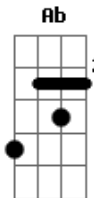

© ukulele-chords.com