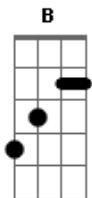

© ukulele-chords.com