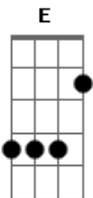

© ukulele-chords.com

© ukulele-chords.com