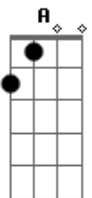

The Maine - Another Night On Mars

Tom: F

(com acordes na forma de E) Capotraste na 1ª casa Verse:

E This one goes out to my closest **A** friends
The ones who make me feel less alien **Dbm**
I do not think I would be here if not for them **B**
E See all the nights in shitty bars and
A Throwing up in taxi cars
Dbm Or on our backs under the stars
B As we sang, as we sing

Chorus:
E What's another night on Mars? **A**
With friends like ours **A**
E Anywhere is home

E What's another night on Mars? **A**
With friends like ours **A**
B Anywhere is home

(E A Dbm B)(x2)

Verse:
E This one goes out to my closest **A** friends
The ones who make me feel less alien **Dbm**
I do not think I would be here if not for them **B**
E See all the nights in shitty bars and
A Throwing up in taxi cars
Dbm Or on our backs under the stars
B As we sang, as we sing

Chorus:

E What's another night on Mars? **A**
With friends like ours **A**
E Anywhere is home

E What's another night on Mars? **A**
With friends like ours **A**
B Anywhere is home

Bridge:
E The Earthlings crawl from bar to bar **Dbm**
Ignoring shooting stars **Ab**
A And grinding all the gears
E The atmosphere here on Mars **Dbm**
Ab Oh lord it's quite bizarre
A And will remain this way for years and years and years and years **B**
Yup

Chorus (3 times, 3rd time with verse sung along):

E What's another night on Mars? **A**
With friends like ours **A**
E Anywhere is home

E What's another night on Mars? **A**
With friends like ours **A**
B Anywhere is home

(This one goes out to my closest friends
The ones who make me feel less alien
I do not think I would be here if not for them
See all the nights in shitty bars and

Throwing up in taxi cars
Or on our backs under the stars
As we sang, as we sing)

Acordes

© ukulele-chords.com

© ukulele-chords.com

© ukulele-chords.com

© ukulele-chords.com

© ukulele-chords.com

© ukulele-chords.com