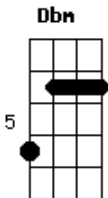

© ukulele-chords.com

© ukulele-chords.com