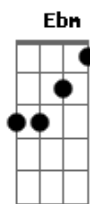

© ukulele-chords.com