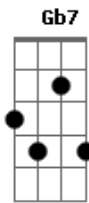

© ukulele-chords.com