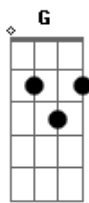

The Maccabees - Toothpaste Kisses

Tom: A
Intro: A Dbm A Dbm D7 G Gb7 Bm E

A
Cradle me
Dbm I'll cradle you
A I'll win your heart
Dbm With a woop-a-woo D7
Pulling shapes just for your eyes G Gb7
Bm E
So with toothpaste kisses and lines
I'll be yours and you'll be
A

Lay with me,
Dbm I'll lay with you
A We'll do the things
Dbm D7 That lovers do
G Gb7 Put the stars in our eyes
Bm And with heart's shaped bruises
E And late night kisses
A Dbm A Dbm D7 G Gb7 Bm E
Divine
[Solo] A Dbm A Dbm D7 G Gb7 Bm E

Acordes

© ukulele-chords.com

© ukulele-chords.com

© ukulele-chords.com

© ukulele-chords.com

© ukulele-chords.com

© ukulele-chords.com

© ukulele-chords.com