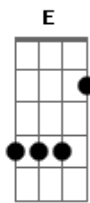

© ukulele-chords.com