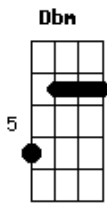

© ukulele-chords.com