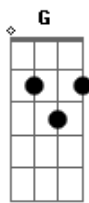

The Maccabees - Toothpaste Kisses

Tom: A
Intro: A Dbm A Dbm D7 G Gb7 Bm7 E

A
Cradle me
Dbm I'll cradle you
A I'll win your heart
Dbm With a woop-a-woo D7
Pulling shapes just for your eyes G Gb7
Bm7 E
So with toothpaste kisses and lines
I'll be yours and you'll be
A

Lay with me,
Dbm I'll lay with you
A We'll do the things
Dbm D7 That lovers do
G Gb7 Put the stars in our eyes
Bm7 And with heart's shaped bruises
E And late night kisses
A Dbm A Dbm D7 G Gb7 Bm7 E
Divine
[Solo] A Dbm A Dbm D7 G Gb7 Bm7 E

Acordes

© ukulele-chords.com

© ukulele-chords.com

© ukulele-chords.com

© ukulele-chords.com

© ukulele-chords.com

© ukulele-chords.com

© ukulele-chords.com