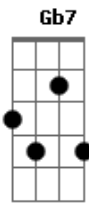

© ukulele-chords.com