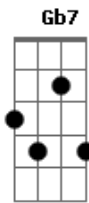

© ukulele-chords.com

© ukulele-chords.com