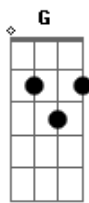

The Maccabees - Toothpaste Kisses

Tom: A
Intro: A Dbm A Dbm D7 G Gb7 Bm7 E

A
Cradle me
Dbm I'll cradle you
A I'll win your heart
Dbm With a woop-a-woo D7
Pulling shapes just for your eyes G Gb7
Bm7 E
So with toothpaste kisses and lines
I'll be yours and you'll be
A

Lay with me,
Dbm I'll lay with you
A We'll do the things
Dbm That lovers do D7
G Gb7
Put the stars in our eyes
Bm7
And with heart's shaped bruises
E
And late night kisses
A Dbm A Dbm D7 G Gb7 Bm7 E
Divine
[Solo] A Dbm A Dbm D7 G Gb7 Bm7 E

Acordes

© ukulele-chords.com

© ukulele-chords.com

© ukulele-chords.com

© ukulele-chords.com

© ukulele-chords.com

© ukulele-chords.com

© ukulele-chords.com