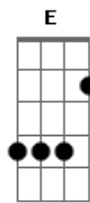

© ukulele-chords.com