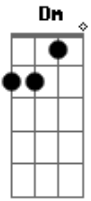

© ukulele-chords.com