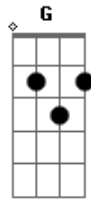

© ukulele-chords.com