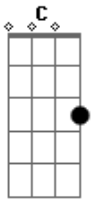

The Maccabees - Silence

Tom: C

Thought I'd find it easier ^{C Dm F (repeat)}
Under lock, chain and key ^{C Dm F}
Thought I'd find it easier ^{C Dm F}
To just keep you to me ^{C Dm F}
When the wisdom and the patience ^{C Dm F}
Of the world's wasted on me ^{C Dm F}
That's when I shut down my relationships ^{C Dm F}
Watch them floating out to sea ^{C Dm F}
I understand that it never ends ^{C F}
She's waiting round every corner; round every bend ^{C F}

And it hurts to know that I won't know if you knew how the ^{C F}
summer went ^{C F}
I understand silence ^{C F}
I understand that it never ends ^{G F C}
She's waiting round every corner; round every bend ^{G F C}
When you're scared and lost don't let it all build up ^{G F C F}
Break the silence ^G
Someone to call a best friend ^{C G F}
Someone to be there when it ends ^{C Dm F}
When you're scared and lost don't let it all build up ^{C F G F}
Break the silence ^G

Acordes

© ukulele-chords.com