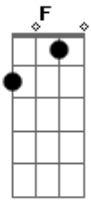

© ukulele-chords.com