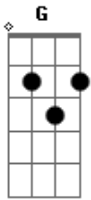

Through leaves of oak and pine

We're in nature

Hmm-mmm

(A7 D D7 A D D7 A)

Can you hold my hand

As we move through the sand

Loving nature

Hmm-mmm

We see the sun go down

As it enters our own town

Of cosmic nature

Hmm-mmm

(A7 D D7 A D D7 A)

Acordes

© ukulele-chords.com

© ukulele-chords.com