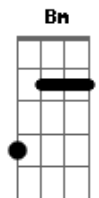

The Lumineers - Where The Skies Are Blue

Tom: A

(com acordes na forma de G)

Capostrate na 2ª casa

Intro: G Am G D

G
You're gonna leave

G Am
It ain't gonna break my heart, mama

G Am
I never see nobody quite like you

Bm Em

So, if you ever need a fool,
Who will give you a love so true
You can always find me where the skies are blue

C G D C G
Let your dreams little darlin' in a flower bed
Em C G D
Let that sunshine in your hair In you hair

C D G
You can always find me where the skies are blue

Acordes

© ukulele-chords.com

© ukulele-chords.com

© ukulele-chords.com

© ukulele-chords.com

© ukulele-chords.com

© ukulele-chords.com