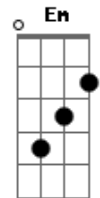

The Lumineers - Where The Skies Are Blue

Tom: A

(com acordes na forma de G)

Capostrate na 2ª casa

Intro: G Am G D

G
You're gonna leave

G Am
It ain't gonna break my heart, mama

G Am
I never see nobody quite like you

Bm Em

So, if you ever need a fool,
Who will give you a love so true

C D G
You can always find me where the skies are blue

C G D C G
Let your dreams little darlin' in a flower bed

Em C G D
Let that sunshine in your hair In you hair

C D G
You can always find me where the skies are blue

Acordes

© ukulele-chords.com

© ukulele-chords.com

© ukulele-chords.com

© ukulele-chords.com

© ukulele-chords.com

© ukulele-chords.com