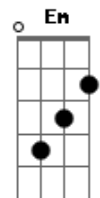

The Lumineers - Where The Skies Are Blue

Tom: A

(com acordes na forma de G)

Capostrate na 2ª casa

Intro: G Am G D

G
You're gonna leave

G Am
It ain't gonna break my heart, mama

G Am
I never see nobody quite like you

Bm Em

So, if you ever need a fool,
Who will give you a love so true
You can always find me where the skies are blue

C G D C G
Let your dreams little darlin' in a flower bed
Em C G D
Let that sunshine in your hair In you hair

C D G
You can always find me where the skies are blue

Acordes

© ukulele-chords.com

© ukulele-chords.com

© ukulele-chords.com

© ukulele-chords.com

© ukulele-chords.com

© ukulele-chords.com