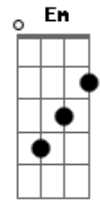

© ukulele-chords.com