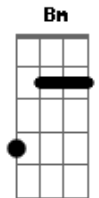

The Lumineers - Where The Skies Are Blue

Tom: A

(com acordes na forma de G)

Capostrate na 2ª casa

Intro: G Am G D

G
You're gonna leave

G Am
It ain't gonna break my heart, mama

G Am
I never see nobody quite like you

Bm Em

So, if you ever need a fool,
Who will give you a love so true

C D G
You can always find me where the skies are blue

C G D C G
Let your dreams little darlin' in a flower bed

Em C G D
Let that sunshine in your hair In you hair

G Am
You're gonna bleed somebody's brand new love, mama

G Am
Who's gonna feel you like it always do

Bm Em
And when your fairytale is through

A
And you're looking for someone new

C D Em A7
You can always find me where the skies are blue

C D G
You can always find me where the skies are blue

Acordes

© ukulele-chords.com

© ukulele-chords.com

© ukulele-chords.com

© ukulele-chords.com

© ukulele-chords.com

© ukulele-chords.com