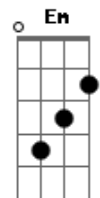

© ukulele-chords.com