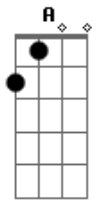

The Lumineers - Where The Skies Are Blue

Tom: A

(com acordes na forma de G)

Capostrate na 2ª casa

Intro: G Am G D

G
You're gonna leave

G Am
It ain't gonna break my heart, mama

G Am
I never see nobody quite like you

Bm Em
And if you ever change your tune

A
Oh, the world's got the best of you

C D G D7
You can always find me where the skies are blue

G Am
Wanting to change, turning to what you love, mama

G Am
And I would have gave all of my best to you

Bm Em

So, if you ever need a fool,
Who will give you a love so true

C D G
You can always find me where the skies are blue

C G D C G
Let your dreams little darlin' in a flower bed

Em C G D
Let that sunshine in your hair In you hair

G Am
You're gonna bleed somebody's brand new love, mama

G Am
Who's gonna feel you like it always do

Bm Em
And when your fairytale is through

A
And you're looking for someone new

C D Em A7
You can always find me where the skies are blue

C D G
You can always find me where the skies are blue

Acordes

© ukulele-chords.com