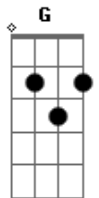

© ukulele-chords.com