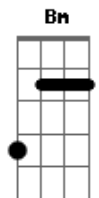

© ukulele-chords.com