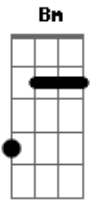

© ukulele-chords.com