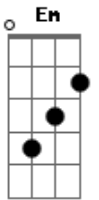

© ukulele-chords.com