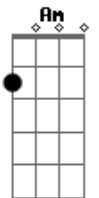

Bm Em

So, if you ever need a fool,
Who will give you a love so true

C D G
You can always find me where the skies are blue

C G D C G
Let your dreams little darlin' in a flower bed

Em C G D
Let that sunshine in your hair In you hair

C D G
You can always find me where the skies are blue

Acordes

© ukulele-chords.com

© ukulele-chords.com

© ukulele-chords.com

© ukulele-chords.com

© ukulele-chords.com

© ukulele-chords.com