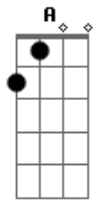

The Lumineers - Where The Skies Are Blue

Tom: A

(com acordes na forma de G)

Capostrate na 2ª casa

Intro: G Am G D

G
You're gonna leave

G Am
It ain't gonna break my heart, mama

G Am
I never see nobody quite like you

Bm Em
And if you ever change your tune

A
Oh, the world's got the best of you

C D G D7
You can always find me where the skies are blue

G Am
Wanting to change, turning to what you love, mama

G Am
And I would have gave all of my best to you

Bm Em

So, if you ever need a fool,
Who will give you a love so true

C D G
You can always find me where the skies are blue

C G D C G
Let your dreams little darlin' in a flower bed

Em C G D
Let that sunshine in your hair In you hair

G Am
You're gonna bleed somebody's brand new love, mama

G Am
Who's gonna feel you like it always do

Bm Em
And when your fairytale is through

A
And you're looking for someone new

C D Em A7
You can always find me where the skies are blue

C D G
You can always find me where the skies are blue

Acordes

© ukulele-chords.com