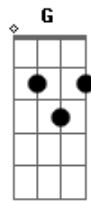

© ukulele-chords.com