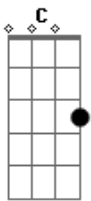

The Lumineers - Stubborn Love

Tom: C
Intro: 2x: F Am F C F Am G C

F Am
She'll lie and steal and cheat
F C
And beg you from her knees;
F Am G C
Make you think she means it this time.
F Am
She'll tear a hole in you,
F C
The one you can't repair,
F Am G C
But I still love her I don't really care.

PRÉ-REFRÃO:

F C Am G
When we were young, oohh we did enough.
F C Am G
When it got cold, oooooooo we bundled up.
F C Am G C
I can't be told, aaaaaaaah it can't be done.
F Am
It's better to feel pain
F C
Than nothing at all;
F Am G C
The opposite of love's indifference.
F Am
So pay attention now,
F Am G C
I'm standing on your porch screamin' out,
F Am G C
And I won't leave until you come downstairs.

REFRÃO:

F C G Am
So keep your head up, keep your love. (4x)
F Am
I don't blame you dear,

F C
Running like you did all these years,
F Am G C
I would do the same you best believe.
F Am
And the highway signs say we're close,
F Am G C
But I don't read those things anymore;
F Am G C
I never trusted my own eyes.

PRÉ-REFRÃO:

F C Am G
When we were young, oohh we did enough.
F C Am G
When it got cold, oooooooo we bundled up.
F C Am G C
I can't be told, aaaaaaaah it can't be done.

REFRÃO:

F C G Am
So keep your head up, keep your love
F C G Am
Keep your head up, my love
F C G Am
Keep your head up, my love
F C G Am
Head up, love

[Parada]

F C G Am
Head up, love
F C G Am
Head up, love
F C G Am
Head up, love
F C G Am
Head up, love

(F C Am G)(2x)

Acordes

© ukulele-chords.com