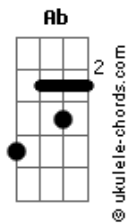

The Lumineers - Rollercoaster

tom:

Ab (forma dos acordes no tom de **F**)

Capostrate na 3ª casa

D

Sittin' on a rollercoaster, holdin' on for dear life

D

Sittin' on a rollercoaster, holdin' on for dear life

D

Lord, they hate the other side

G

I know what is what

I can feel the rust

D

I know you are already gone

G

Everyone was Wong

Acordes

They were on the ledge

D

Everyone was only dyin' to live

I wish I could sail away and find another island

D

I wish we could start it over, have another child