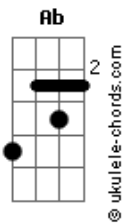

The Lumineers - Rollercoaster

tom:

Ab (forma dos acordes no tom de **F**)

Capostrate na 3ª casa

D

Sittin' on a rollercoaster, holdin' on for dear life

D

Sittin' on a rollercoaster, holdin' on for dear life

G

I know what is what

I know who you are

D

I know what is already gone

D

Making all the plans for later violated by

Everyone was able

D

Lord, they hate the other side

G

I know what is what

I can feel the rust

D

I know you are already gone

G

Everyone was Wong

Acordes

They were on the ledge

D

Everyone was only dyin' to live

I wish I could sail away and find another island

D

I wish we could start it over, have another child

G

I know what is what

I can feel th? rust

D

I know what is already gone

G

Everyon? was wrong

I was on the ledge

D

Everyone was only flies in a web

A

G

D

They were always dying to know you

A

G

D

You could always see it in my eyes

A

G

D

Everyone was holding their breath, so cold

Bm

G

D

But I?I forgot

Bm

G

D

I?i forgot