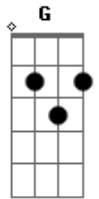

© ukulele-chords.com