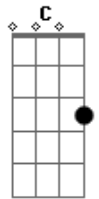

© ukulele-chords.com