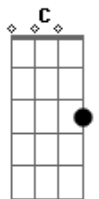

© ukulele-chords.com