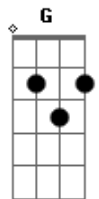

© ukulele-chords.com