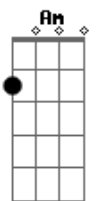

© ukulele-chords.com