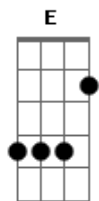

© ukulele-chords.com