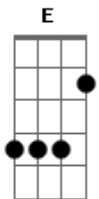

© ukulele-chords.com