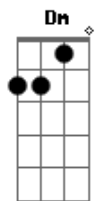

© ukulele-chords.com