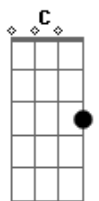

© ukulele-chords.com