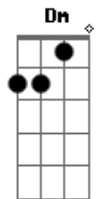

© ukulele-chords.com