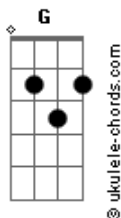

# The Lumineers - Gale Song

Tom: C  
Intro: G2 C  
G2 C

Verse:

<sup>F7M</sup> <sup>C</sup>  
It's a lonely road  
<sup>Am</sup> <sup>C</sup>  
Full of tired men  
<sup>Am</sup> <sup>G</sup> <sup>C</sup>  
And you can see it in their faces  
<sup>F7M</sup> <sup>C</sup>  
And you'll be home in spring  
<sup>Am</sup> <sup>C</sup>  
I can wait till then  
<sup>Am</sup> <sup>G</sup> <sup>F7M</sup> <sup>C</sup>  
I heard you're on a big train

Verse:

<sup>F7M</sup> <sup>C</sup>  
So when you hear my voice  
<sup>Am</sup> <sup>C</sup>  
When you say my name  
<sup>Am</sup> <sup>G</sup> <sup>C</sup>  
May it never give you pain  
<sup>F7M</sup> <sup>C</sup>  
I don't wanna go

## Acordes

<sup>Am</sup> <sup>C</sup>  
But it's time to leave  
<sup>Am</sup> <sup>G</sup> <sup>F7M</sup> <sup>C</sup>  
You'll be on my mind, my destiny

refrão

<sup>F7M</sup> <sup>C</sup>  
And I won't fight it in vain  
<sup>F7M</sup> <sup>C</sup> <sup>G</sup> <sup>Am</sup>  
I love you just the saaaaaame, ooh ooh  
<sup>G</sup> <sup>F7M</sup> <sup>C</sup>  
I couldn't know what's in your mind  
<sup>Am</sup> <sup>G</sup> <sup>F7M</sup> <sup>C</sup>  
But I saw the pictures, you're looking fine  
refrão

Bridge:

<sup>C</sup>  
And there was a time  
<sup>G</sup>  
When I stood in line for love, for love, for love  
<sup>F7M</sup> <sup>C</sup>  
But I let you go, oh, I let you go  
<sup>C</sup>  
And he fell apart  
With this broken heart  
<sup>G</sup>  
And this blood, this blood, this blood  
<sup>F7M</sup> <sup>C</sup>  
Oh, it drains from my skin and dust