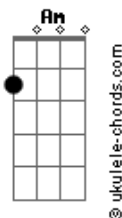

The Lumineers - Gale Song

Tom: C
Intro: G2 C
G2 C

Verse:

^{F7M} ^C
It's a lonely road
^{Am} ^C
Full of tired men
^{Am} ^G ^C
And you can see it in their faces
^{F7M} ^C
And you'll be home in spring
^{Am} ^C
I can wait till then
^{Am} ^G ^{F7M} ^C
I heard you're on a big train

refrão

^{F7M} ^C
And all this too shall pass
^{F7M} ^C ^G ^{Am}
This loneliness won't last for long, ooh ooh
^G ^{F7M} ^C
I wasn't there to take his place
^{Am} ^G ^{F7M} ^C
I was ten thousand miles away

Verse:

^{F7M} ^C
So when you hear my voice
^{Am} ^C
When you say my name
^{Am} ^G ^C
May it never give you pain
^{F7M} ^C
I don't wanna go

Acordes

^{Am} ^C
But it's time to leave
^{Am} ^G ^{F7M} ^C
You'll be on my mind, my destiny

refrão

^{F7M} ^C
And I won't fight it in vain
^{F7M} ^C ^G ^{Am}
I love you just the saaaaaame, ooh ooh
^G ^{F7M} ^C
I couldn't know what's in your mind
^{Am} ^G ^{F7M} ^C
But I saw the pictures, you're looking fine
refrão

Bridge:

^C
And there was a time
^G
When I stood in line for love, for love, for love
^{F7M} ^C
But I let you go, oh, I let you go
^C
And he fell apart
With this broken heart
^G
And this blood, this blood, this blood
^{F7M} ^C
Oh, it drains from my skin and dust

End:

^C ^C
^{F7M} ^C
^{F7M} ^G ^C (stop)