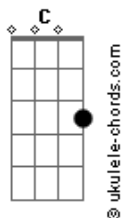

# The Lumineers - Gale Song

Tom: C  
Intro: G2 C  
G2 C

Verse:

<sup>F7M</sup> <sup>C</sup>  
It's a lonely road  
<sup>Am</sup> <sup>C</sup>  
Full of tired men  
<sup>Am</sup> <sup>G</sup> <sup>C</sup>  
And you can see it in their faces  
<sup>F7M</sup> <sup>C</sup>  
And you'll be home in spring  
<sup>Am</sup> <sup>C</sup>  
I can wait till then  
<sup>Am</sup> <sup>G</sup> <sup>F7M</sup> <sup>C</sup>  
I heard you're on a big train

Verse:

<sup>F7M</sup> <sup>C</sup>  
So when you hear my voice  
<sup>Am</sup> <sup>C</sup>  
When you say my name  
<sup>Am</sup> <sup>G</sup> <sup>C</sup>  
May it never give you pain  
<sup>F7M</sup> <sup>C</sup>  
I don't wanna go

## Acordes

<sup>Am</sup> <sup>C</sup>  
But it's time to leave  
<sup>Am</sup> <sup>G</sup> <sup>F7M</sup> <sup>C</sup>  
You'll be on my mind, my destiny

refrão

<sup>F7M</sup> <sup>C</sup>  
And I won't fight it in vain  
<sup>F7M</sup> <sup>C</sup> <sup>G</sup> <sup>Am</sup>  
I love you just the saaaaaame, ooh ooh  
<sup>G</sup> <sup>F7M</sup> <sup>C</sup>  
I couldn't know what's in your mind  
<sup>Am</sup> <sup>G</sup> <sup>F7M</sup> <sup>C</sup>  
But I saw the pictures, you're looking fine  
refrão

Bridge:

<sup>C</sup>  
And there was a time  
<sup>G</sup>  
When I stood in line for love, for love, for love  
<sup>F7M</sup> <sup>C</sup>  
But I let you go, oh, I let you go  
<sup>C</sup>  
And he fell apart  
With this broken heart  
<sup>G</sup>  
And this blood, this blood, this blood  
<sup>F7M</sup> <sup>C</sup>  
Oh, it drains from my skin and dust