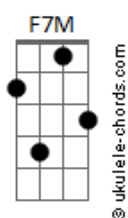

# The Lumineers - Gale Song

Tom: C  
Intro: G2 C  
G2 C

Verse:

<sup>F7M</sup> <sup>C</sup>  
It's a lonely road  
<sup>Am</sup> <sup>C</sup>  
Full of tired men  
<sup>Am</sup> <sup>G</sup> <sup>C</sup>  
And you can see it in their faces  
<sup>F7M</sup> <sup>C</sup>  
And you'll be home in spring  
<sup>Am</sup> <sup>C</sup>  
I can wait till then  
<sup>Am</sup> <sup>G</sup> <sup>F7M</sup> <sup>C</sup>  
I heard you're on a big train

Verse:

<sup>F7M</sup> <sup>C</sup>  
So when you hear my voice  
<sup>Am</sup> <sup>C</sup>  
When you say my name  
<sup>Am</sup> <sup>G</sup> <sup>C</sup>  
May it never give you pain  
<sup>F7M</sup> <sup>C</sup>  
I don't wanna go

## Acordes

<sup>Am</sup> <sup>C</sup>  
But it's time to leave  
<sup>Am</sup> <sup>G</sup> <sup>F7M</sup> <sup>C</sup>  
You'll be on my mind, my destiny

refrão

<sup>F7M</sup> <sup>C</sup>  
And I won't fight it in vain  
<sup>F7M</sup> <sup>C</sup> <sup>G</sup> <sup>Am</sup>  
I love you just the saaaaaame, ooh ooh  
<sup>G</sup> <sup>F7M</sup> <sup>C</sup>  
I couldn't know what's in your mind  
<sup>Am</sup> <sup>G</sup> <sup>F7M</sup> <sup>C</sup>  
But I saw the pictures, you're looking fine  
refrão

Bridge:

<sup>C</sup>  
And there was a time  
<sup>G</sup>  
When I stood in line for love, for love, for love  
<sup>F7M</sup> <sup>C</sup>  
But I let you go, oh, I let you go  
<sup>C</sup>  
And he fell apart  
With this broken heart  
<sup>G</sup>  
And this blood, this blood, this blood  
<sup>F7M</sup> <sup>C</sup>  
Oh, it drains from my skin and dust