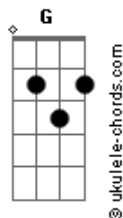

# The Lumineers - Gale Song

Tom: C  
Intro: G2 C  
G2 C

Verse:

<sup>F7M</sup> <sup>C</sup>  
It's a lonely road  
<sup>Am</sup> <sup>C</sup>  
Full of tired men  
<sup>Am</sup> <sup>G</sup> <sup>C</sup>  
And you can see it in their faces  
<sup>F7M</sup> <sup>C</sup>  
And you'll be home in spring  
<sup>Am</sup> <sup>C</sup>  
I can wait till then  
<sup>Am</sup> <sup>G</sup> <sup>F7M</sup> <sup>C</sup>  
I heard you're on a big train

Verse:

<sup>F7M</sup> <sup>C</sup>  
So when you hear my voice  
<sup>Am</sup> <sup>C</sup>  
When you say my name  
<sup>Am</sup> <sup>G</sup> <sup>C</sup>  
May it never give you pain  
<sup>F7M</sup> <sup>C</sup>  
I don't wanna go

## Acordes

<sup>Am</sup> <sup>C</sup>  
But it's time to leave  
<sup>Am</sup> <sup>G</sup> <sup>F7M</sup> <sup>C</sup>  
You'll be on my mind, my destiny

refrão

<sup>F7M</sup> <sup>C</sup>  
And I won't fight it in vain  
<sup>F7M</sup> <sup>C</sup> <sup>G</sup> <sup>Am</sup>  
I love you just the saaaaaame, ooh ooh  
<sup>G</sup> <sup>F7M</sup> <sup>C</sup>  
I couldn't know what's in your mind  
<sup>Am</sup> <sup>G</sup> <sup>F7M</sup> <sup>C</sup>  
But I saw the pictures, you're looking fine  
refrão

Bridge:

<sup>C</sup>  
And there was a time  
<sup>G</sup>  
When I stood in line for love, for love, for love  
<sup>F7M</sup> <sup>C</sup>  
But I let you go, oh, I let you go  
<sup>C</sup>  
And he fell apart  
With this broken heart  
<sup>G</sup>  
And this blood, this blood, this blood  
<sup>F7M</sup> <sup>C</sup>  
Oh, it drains from my skin and dust