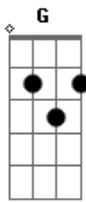

Bm Gbm
Remember that bright hollow moon?
G D
Showed our insides on our outsides

Bm Gbm G D
This town closes down the same time everyday

Bm Gbm
Put out the smoke in your mind

G Bm D
Let's put all these words away

G Bm D
Let's put all these words away

Acordes

© ukulele-chords.com

© ukulele-chords.com

© ukulele-chords.com

© ukulele-chords.com

Bm Gbm
Now I think alike birds
G D Bm
See I'm far from St. Paul
Bm Gbm G
And I go running when the night aches
D
Hear her every time she calls