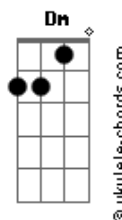

The Lumineers - A.M. RADIO

tom:

Ab (forma dos acordes no tom de G)

Capostrate na 1ª casa
Intro: Am G C Dm F
Am G C Dm F

[Primeira Parte]

Am G C Dm F
Standing on the corner, I could listen to the radio
Am G C Dm F
When the savior sang from the fire escape on a second floor
Am G C Dm F
You were always saying we would make it to the catacombs
Am G C Dm F
In the end, it came when you wrote my name on a bathroom stall

[Ponte]

C Em F
If the photograph doesn't bring you back
C G Am F
If the final chapter is it ever after
Am G C Dm F
Ooh-oooh-oooh-oooh
Am G C Dm F
I remember waking up the neighbor, like a stadium
Am G C Dm F
Yeah, you ran upstairs, screaming no one cared
F
And the band played on
Am G C Dm F
Even in th? limo, you were feeling like an animal
Am G
At th? traffic light
C Dm F
When you blew your mind on a mobile phone?
Am
That night, my love
G
You said the blood was on my hands

[Refrão]

C B Am
Long, as you run
F G C
I couldn't give you up
C B Am
Forever run
F G C
I couldn't give you up
[Ponte]

G F

Acordes

In the minivan, with your headphones in
Did you write your letters to your shit friends?
And all this time, you said to me, ?my love would never die?

[Refrão]

C B Am
Long, as you run
F G C
I couldn't give you up
C B Am
Forever run
F G C
I couldn't give you up
(and the daylight in my hand)
C B Am
Long, as you run
(and the silence on the street)
F G C
I couldn't give you up
(and the long light in my hand)
C B C
Forever run
(and I was incomplete)
F G C
I couldn't give you up
(and the daylight in my hand)
C B Am
Long, as you run
(and the silence on the street)
F G C
I couldn't give you up
(and the long light in my hand)
C B C
Forever run
(and I was incomplete)
F G C
I couldn't give you up
(and the daylight in my hand)
C B Am
Long, as you run
(and the silence on the street)
F G C
I couldn't give you up
(and the long light in my hand)
C B C
Forever run
(and I was incomplete)
F G C
I couldn't give you up