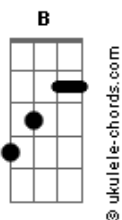

The Lumineers - A.M. RADIO

tom:

Ab (forma dos acordes no tom de G)

Capostrate na 1ª casa
Intro: Am G C Dm F
Am G C Dm F

[Primeira Parte]

Am G C Dm F
Standing on the corner, I could listen to the radio
Am G C Dm F
When the savior sang from the fire escape on a second floor
Am G C Dm F
You were always saying we would make it to the catacombs
Am G C Dm F
In the end, it came when you wrote my name on a bathroom stall

[Ponte]

C Em F
If the photograph doesn't bring you back
C G Am F
If the final chapter is it ever after
Am G C Dm F
Ooh-oooh-oooh-oooh
Am G C Dm F
I remember waking up the neighbor, like a stadium
Am G C Dm F
Yeah, you ran upstairs, screaming no one cared
F
And the band played on
Am G C Dm F
Even in th? limo, you were feeling like an animal
Am G
At th? traffic light
C Dm F
When you blew your mind on a mobile phone?
Am
That night, my love
G
You said the blood was on my hands

[Refrão]

C B Am
Long, as you run
F G C
I couldn't give you up
C B Am
Forever run
F G C
I couldn't give you up
[Ponte]

G F

Acordes

In the minivan, with your headphones in
Did you write your letters to your shit friends?
And all this time, you said to me, ?my love would never die?

[Refrão]

C B Am
Long, as you run
F G C
I couldn't give you up
C B Am
Forever run
F G C
I couldn't give you up
(and the daylight in my hand)
C B Am
Long, as you run
(and the silence on the street)
F G C
I couldn't give you up
(and the long light in my hand)
C B C
Forever run
(and I was incomplete)
F G C
I couldn't give you up
(and the daylight in my hand)
C B Am
Long, as you run
(and the silence on the street)
F G C
I couldn't give you up
(and the long light in my hand)
C B C
Forever run
(and I was incomplete)
F G C
I couldn't give you up
(and the daylight in my hand)
C B Am
Long, as you run
(and the silence on the street)
F G C
I couldn't give you up
(and the long light in my hand)
C B C
Forever run
(and I was incomplete)
F G C
I couldn't give you up