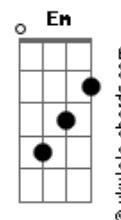

The Lumineers - A.M. RADIO

tom:

Ab (forma dos acordes no tom de G)

Capostrate na 1ª casa
Intro: Am G C Dm F
Am G C Dm F

[Primeira Parte]

Am G C Dm F
Standing on the corner, I could listen to the radio
Am G C Dm F
When the savior sang from the fire escape on a second floor
Am G C Dm F
You were always saying we would make it to the catacombs
Am G C Dm F
In the end, it came when you wrote my name on a bathroom stall

[Ponte]

C Em F
If the photograph doesn't bring you back
C G Am F
If the final chapter is it ever after
Am G C Dm F
Ooh-oooh-oooh-oooh
Am G C Dm F
I remember waking up the neighbor, like a stadium
Am G C Dm F
Yeah, you ran upstairs, screaming no one cared
F
And the band played on
Am G C Dm F
Even in th? limo, you were feeling like an animal
Am G
At th? traffic light
C Dm F
When you blew your mind on a mobile phone?
Am
That night, my love
G
You said the blood was on my hands

[Refrão]

C B Am
Long, as you run
F G C
I couldn't give you up
C B Am
Forever run
F G C
I couldn't give you up
[Ponte]

G F

Acordes

In the minivan, with your headphones in
Did you write your letters to your shit friends?
And all this time, you said to me, ?my love would never die?

[Refrão]

C B Am
Long, as you run
F G C
I couldn't give you up
C B Am
Forever run
F G C
I couldn't give you up
(and the daylight in my hand)
C B Am
Long, as you run
(and the silence on the street)
F G C
I couldn't give you up
(and the long light in my hand)
C B C
Forever run
(and I was incomplete)
F G C
I couldn't give you up
(and the daylight in my hand)
C B Am
Long, as you run
(and the silence on the street)
F G C
I couldn't give you up
(and the long light in my hand)
C B C
Forever run
(and I was incomplete)
F G C
I couldn't give you up
(and the daylight in my hand)
C B Am
Long, as you run
(and the silence on the street)
F G C
I couldn't give you up
(and the long light in my hand)
C B C
Forever run
(and I was incomplete)
F G C
I couldn't give you up