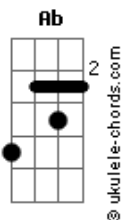

The Lumineers - A.M. RADIO

tom:

Ab (forma dos acordes no tom de G)

Capostrate na 1ª casa
Intro: Am G C Dm F
Am G C Dm F

[Primeira Parte]

Am G C Dm F
Standing on the corner, I could listen to the radio
Am G C Dm F
When the savior sang from the fire escape on a second floor
Am G C Dm F
You were always saying we would make it to the catacombs
Am G C Dm F
In the end, it came when you wrote my name on a bathroom stall

[Ponte]

C Em F
If the photograph doesn't bring you back
C G Am F
If the final chapter is it ever after
Am G C Dm F
Ooh-oooh-oooh-oooh
Am G C Dm F
I remember waking up the neighbor, like a stadium
Am G C Dm F
Yeah, you ran upstairs, screaming no one cared
F
And the band played on
Am G C Dm F
Even in th? limo, you were feeling like an animal
Am G
At th? traffic light
C Dm F
When you blew your mind on a mobile phone?
Am
That night, my love
G
You said the blood was on my hands

[Refrão]

C B Am
Long, as you run
F G C
I couldn't give you up
C B Am
Forever run
F G C
I couldn't give you up
[Ponte]

G F

Acordes

In the minivan, with your headphones in
Did you write your letters to your shit friends?
And all this time, you said to me, ?my love would never die?

[Refrão]

C B Am
Long, as you run
F G C
I couldn't give you up
C B Am
Forever run
F G C
I couldn't give you up
(and the daylight in my hand)
C B Am
Long, as you run
(and the silence on the street)
F G C
I couldn't give you up
(and the long light in my hand)
C B C
Forever run
(and I was incomplete)
F G C
I couldn't give you up
(and the daylight in my hand)
C B Am
Long, as you run
(and the silence on the street)
F G C
I couldn't give you up
(and the long light in my hand)
C B C
Forever run
(and I was incomplete)
F G C
I couldn't give you up
(and the daylight in my hand)
C B Am
Long, as you run
(and the silence on the street)
F G C
I couldn't give you up
(and the long light in my hand)
C B C
Forever run
(and I was incomplete)
F G C
I couldn't give you up