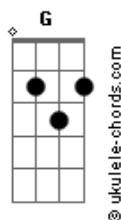

The Lumineers - A.M. RADIO

tom:

Ab (forma dos acordes no tom de G)

Capostrate na 1ª casa
Intro: Am G C Dm F
Am G C Dm F

[Primeira Parte]

Am G C Dm F
Standing on the corner, I could listen to the radio
Am G C Dm F
When the savior sang from the fire escape on a second floor
Am G C Dm F
You were always saying we would make it to the catacombs
Am G C Dm F
In the end, it came when you wrote my name on a bathroom stall

[Ponte]

C Em F
If the photograph doesn't bring you back
C G Am F
If the final chapter is it ever after
Am G C Dm F
Ooh-oooh-oooh-oooh
Am G C Dm F
I remember waking up the neighbor, like a stadium
Am G C Dm F
Yeah, you ran upstairs, screaming no one cared
F
And the band played on
Am G C Dm F
Even in th? limo, you were feeling like an animal
Am G
At th? traffic light
C Dm F
When you blew your mind on a mobile phone?
Am
That night, my love
G
You said the blood was on my hands

[Refrão]

C B Am
Long, as you run
F G C
I couldn't give you up
C B Am
Forever run
F G C
I couldn't give you up
[Ponte]

G F

Acordes

In the minivan, with your headphones in
Did you write your letters to your shit friends?
And all this time, you said to me, ?my love would never die?

[Refrão]

C B Am
Long, as you run
F G C
I couldn't give you up
C B Am
Forever run
F G C
I couldn't give you up
(and the daylight in my hand)
C B Am
Long, as you run
(and the silence on the street)
F G C
I couldn't give you up
(and the long light in my hand)
C B C
Forever run
(and I was incomplete)
F G C
I couldn't give you up
(and the daylight in my hand)
C B Am
Long, as you run
(and the silence on the street)
F G C
I couldn't give you up
(and the long light in my hand)
C B C
Forever run
(and I was incomplete)
F G C
I couldn't give you up
(and the daylight in my hand)
C B Am
Long, as you run
(and the silence on the street)
F G C
I couldn't give you up
(and the long light in my hand)
C B C
Forever run
(and I was incomplete)
F G C
I couldn't give you up