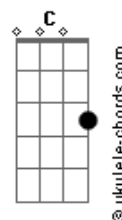

The Lumineers - A.M. RADIO

tom:

Ab (forma dos acordes no tom de G)

Capostrate na 1ª casa
Intro: Am G C Dm F
Am G C Dm F

[Primeira Parte]

Am G C Dm F
Standing on the corner, I could listen to the radio
Am G C Dm F
When the savior sang from the fire escape on a second floor
Am G C Dm F
You were always saying we would make it to the catacombs
Am G C Dm F
In the end, it came when you wrote my name on a bathroom stall

[Ponte]

C Em F
If the photograph doesn't bring you back
C G Am F
If the final chapter is it ever after
Am G C Dm F
Ooh-oooh-oooh-oooh
Am G C Dm F
I remember waking up the neighbor, like a stadium
Am G C Dm F
Yeah, you ran upstairs, screaming no one cared
F
And the band played on
Am G C Dm F
Even in th? limo, you were feeling like an animal
Am G
At th? traffic light
C Dm F
When you blew your mind on a mobile phone?
Am
That night, my love
G
You said the blood was on my hands

[Refrão]

C B Am
Long, as you run
F G C
I couldn't give you up
C B Am
Forever run
F G C
I couldn't give you up
[Ponte]

G F

Acordes

In the minivan, with your headphones in
Did you write your letters to your shit friends?
And all this time, you said to me, ?my love would never die?

[Refrão]

C B Am
Long, as you run
F G C
I couldn't give you up
C B Am
Forever run
F G C
I couldn't give you up
(and the daylight in my hand)
C B Am
Long, as you run
(and the silence on the street)
F G C
I couldn't give you up
(and the long light in my hand)
C B C
Forever run
(and I was incomplete)
F G C
I couldn't give you up
(and the daylight in my hand)
C B Am
Long, as you run
(and the silence on the street)
F G C
I couldn't give you up
(and the long light in my hand)
C B C
Forever run
(and I was incomplete)
F G C
I couldn't give you up
(and the daylight in my hand)
C B Am
Long, as you run
(and the silence on the street)
F G C
I couldn't give you up
(and the long light in my hand)
C B C
Forever run
(and I was incomplete)
F G C
I couldn't give you up