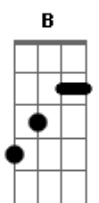

© ukulele-chords.com