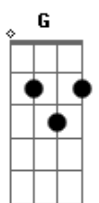

The Luke Branch - All My Love

tom:

Intro: Dbm7 A7M E7M B

Dbm A7M
I'm here waiting for you

E7M B
When the next train comes
Dbm A7M E7M B
please tell me that you can get in oh oh oh

Dbm A7M
'Cause I wait for so long
E7M B
just to see your pretty pretty face
Dbm A7M E7M B
Now I'm giving my heart but you are so far

Dbm7 A7M
And I'm giving all my love
E7M B
And I'm giving all my love to you
Dbm7 A7M
And I'm giving all my love
E7M B
Now I'm giving all my love to you

Dbm A7M
I'm here waiting for you
E7M B
We're so close but so far
Dbm A7M
I can't believe this is true
E7M B
'Cause you're so unreal

Dbm7 A7M
And I'm giving all my love
E7M B
And I'm giving all my love to you

Dbm7 A7M
And I'm giving all my love
E7M B
And I'm giving all my love to you
Dbm7 A7M
And I'm giving all my love
E7M B
Now I'm giving all my love to you

Dbm7 A7M E7M B
All my love (all my love), all my love to you
Dbm7 A7M E7M B
All my love (all my love), all my love to you
Dbm7
And i'm giving all my love

Acordes

© ukulele-chords.com

© ukulele-chords.com