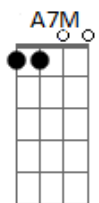

The Luke Branch - All My Love

tom:

Intro: Dbm7 A7M E7M B

Dbm A7M
I'm here waiting for you

E7M B
When the next train comes
Dbm A7M E7M B
please tell me that you can get in oh oh oh

Dbm A7M
'Cause I wait for so long
E7M B
just to see your pretty pretty face
Dbm A7M E7M B
Now I'm giving my heart but you are so far

Dbm7 A7M
And I'm giving all my love
E7M B
And I'm giving all my love to you
Dbm7 A7M
And I'm giving all my love
E7M B
Now I'm giving all my love to you

Dbm A7M
I'm here waiting for you
E7M B
We're so close but so far
Dbm A7M
I can't believe this is true
E7M B
'Cause you're so unreal

Dbm A7M

I don't know what is this
E7M B
But I think I was made for you
Dbm A7M
And you were made for me
E7M B
'Cause you so unreal

Dbm7 A7M
And I'm giving all my love
E7M B
And I'm giving all my love to you
Dbm7 A7M
And I'm giving all my love
E7M B
Now I'm giving all my love to you

Dbm7 A7M
And I'm giving all my love
E7M B
And I'm giving all my love to you

Dbm7 A7M
And I'm giving all my love
E7M B
And I'm giving all my love to you
Dbm7 A7M
And I'm giving all my love
E7M B
Now I'm giving all my love to you

Dbm7 A7M E7M B
All my love (all my love), all my love to you
Dbm7 A7M E7M B
All my love (all my love), all my love to you
Dbm7
And i'm giving all my love

Acordes

© ukulele-chords.com