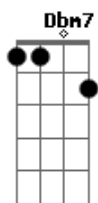

© ukulele-chords.com