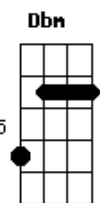

© ukulele-chords.com