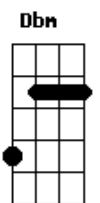

© ukulele-chords.com