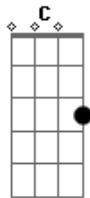

The Lost Brothers - Soldier's Song

tom:

F (forma dos acordes no tom de C)

Capostrate na 5ª casa

Intro: C F C F C

C

Oh, lonesome driver

F

I look behind me

F

C

But nothing's changed

Dm

The road is windin'

Acordes

© ukulele-chords.com