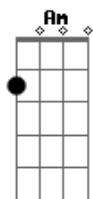

The Lost Brothers - Derridae

tom:

Intro: Am C
Am C
Am C

Have you seen her go, where the lonely go?

Yes, I've seen her walk where nobody knows

Past the ancient sands of time

Where the shadows wait in line, for Derridae

Have you heard her laugh, have you seen her cry?

Yes, I've seen these things at least a thousand times

A spell that no man can undo

She will do the same to you ? Derridae

So listen now, and hear these words

Don?t live your life in constant hurt

The days will pass and you'll remain

A prisoner of Derridae

In a coat of black she will bring you tears

They'll be falling down for a thousand years

On the rainy streets so grey

And everything will fade away ??cept Derridae

So listen now, and hear these words

Don?t live your life in constant hurt

The days will pass and you'll remain

A prisoner of Derridae

So listen now, and hear these words

Don?t live your life in constant hurt

The days will pass and you'll remain

A prisoner of Derridae

Acordes