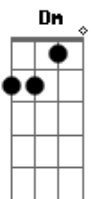

© ukulele-chords.com