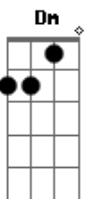

ukulele-chords.com