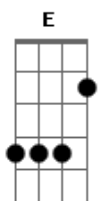

© ukulele-chords.com