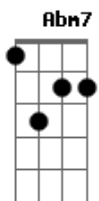

© ukulele-chords.com