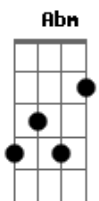

© ukulele-chords.com