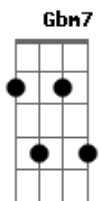

© ukulele-chords.com