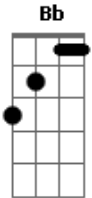

The Last Shadow Puppets - The Element Of Surprise

Tom: F

Intro: Dm F Gm Bbm

There's a set of rickety stairs
In between my heart and my head
And there ain't much that ever bothers going up them
Here we go, I'm at it again
And once it's started it's so tricky to stop
Suddenly reminded of things I thought I'd forgot
You've got me loosening up my grip on the plot
And It feels like
Your entrance just caused the temperature to rise
You'd got a look in your eyes
As you snuck in the side
(Dm F Gm Bbm)
And the place I thought I was at
hasn't yet invited me back

The trouble with the chase is it's so easy to crash
Why colour in the lines if you're just painting it black?
I thought they were kisses but apparently not
Do you end all your messages with an 'X marks the spot'?
Just let me know when you want your socks knocking off
And It feels like
Your entrance just caused the temperature to rise
You'd got a look in your eyes
As you snuck in the side
Guess there's nothing like the element
Of surprise
The element of surprise
The element of surprise
The element of surprise
The element of surprise
The element of surpris_____ise

Acordes

© ukulele-chords.com

© ukulele-chords.com

© ukulele-chords.com

© ukulele-chords.com

© ukulele-chords.com

© ukulele-chords.com

© ukulele-chords.com