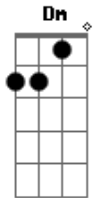

© ukulele-chords.com

© ukulele-chords.com