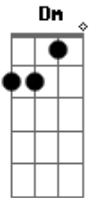

© ukulele-chords.com

© ukulele-chords.com