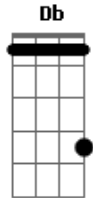

© ukulele-chords.com