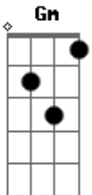

© ukulele-chords.com