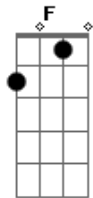

The Last Shadow Puppets - The Element Of Surprise

Tom: F

Intro: Dm F Gm Bbm

There's a set of rickety stairs
In between my heart and my head
And there ain't much that ever bothers going up them
Here we go, I'm at it again
And once it's started it's so tricky to stop
Suddenly reminded of things I thought I'd forgot
You've got me loosening up my grip on the plot
And It feels like
Your entrance just caused the temperature to rise
You'd got a look in your eyes
As you snuck in the side
(Dm F Gm Bbm)
And the place I thought I was at
hasn't yet invited me back

The trouble with the chase is it's so easy to crash
Why colour in the lines if you're just painting it black?
I thought they were kisses but apparently not
Do you end all your messages with an 'X marks the spot'?
Just let me know when you want your socks knocking off
And It feels like
Your entrance just caused the temperature to rise
You'd got a look in your eyes
As you snuck in the side
Guess there's nothing like the element
Of surprise
The element of surprise
The element of surprise
The element of surprise
The element of surprise
The element of surpris_____ise

Acordes