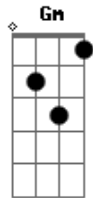

The Last Shadow Puppets - The Element Of Surprise

Tom: F

Intro: Dm F Gm Bbm

There's a set of rickety stairs
In between my heart and my head
And there ain't much that ever bothers going up them
Here we go, I'm at it again
And once it's started it's so tricky to stop
Suddenly reminded of things I thought I'd forgot
You've got me loosening up my grip on the plot
And It feels like
Your entrance just caused the temperature to rise
You'd got a look in your eyes
As you snuck in the side
(Dm F Gm Bbm)
And the place I thought I was at
hasn't yet invited me back

The trouble with the chase is it's so easy to crash
Why colour in the lines if you're just painting it black?
I thought they were kisses but apparently not
Do you end all your messages with an 'X marks the spot'?
Just let me know when you want your socks knocking off
And It feels like
Your entrance just caused the temperature to rise
You'd got a look in your eyes
As you snuck in the side
Guess there's nothing like the element
Of surprise
The element of surprise
The element of surprise
The element of surprise
The element of surprise
The element of surpris_____ise

Acordes

© ukulele-chords.com

© ukulele-chords.com

© ukulele-chords.com

© ukulele-chords.com

© ukulele-chords.com

© ukulele-chords.com

© ukulele-chords.com