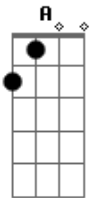

© ukulele-chords.com