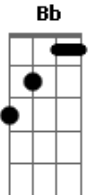

© ukulele-chords.com