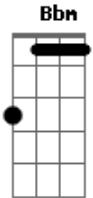

© ukulele-chords.com

© ukulele-chords.com