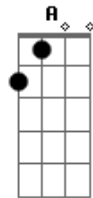

© ukulele-chords.com