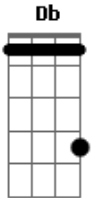

The Last Shadow Puppets - The Element Of Surprise

Tom: F

Intro: Dm F Gm Bbm

There's a set of rickety stairs
In between my heart and my head
And there ain't much that ever bothers going up them
Here we go, I'm at it again
And once it's started it's so tricky to stop
Suddenly reminded of things I thought I'd forgot
You've got me loosening up my grip on the plot
And It feels like
Your entrance just caused the temperature to rise
You'd got a look in your eyes
As you snuck in the side
(Dm F Gm Bbm)
And the place I thought I was at
hasn't yet invited me back

The trouble with the chase is it's so easy to crash
Why colour in the lines if you're just painting it black?
I thought they were kisses but apparently not
Do you end all your messages with an 'X marks the spot'?
Just let me know when you want your socks knocking off
And It feels like
Your entrance just caused the temperature to rise
You'd got a look in your eyes
As you snuck in the side
Guess there's nothing like the element
Of surprise
The element of surprise
The element of surprise
The element of surprise
The element of surprise
The element of surpris_____ise

Acordes

© ukulele-chords.com

© ukulele-chords.com

© ukulele-chords.com

© ukulele-chords.com

© ukulele-chords.com

© ukulele-chords.com

© ukulele-chords.com