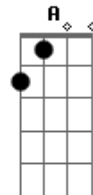

© ukulele-chords.com