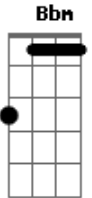

© ukulele-chords.com