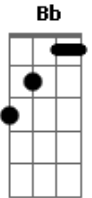

© ukulele-chords.com