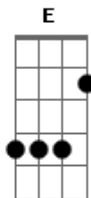

© ukulele-chords.com