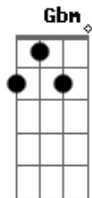

The Last Shadow Puppets - Dracula Teeth

Tom: A

Intro: Gbm E Bm Dbm

Gbm (Dbm) Gbm (Dbm) Bm
 The railway arch confessional
 Gbm (Dbm) Gbm (Dbm) Bm
 I wrote your name in white emulsion
 Gbm (D) Gbm (D) Gbm (D)
 I drift away with silver faces on display

(Gbm E Bm Dbm) D

(Dracula teeth)

Dracula teeth

(Gbm E Bm Dbm) D (Gbm E Bm Dbm)

(Dracula teeth)

Guitarra que faz o acompanhamento dos acordes abaixo:

Acordes

© ukulele-chords.com