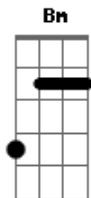

© ukulele-chords.com