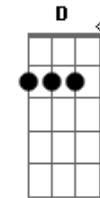

© ukulele-chords.com