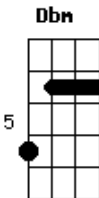

© ukulele-chords.com