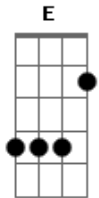

© ukulele-chords.com