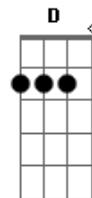

© ukulele-chords.com