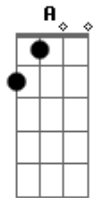

The Last Shadow Puppets - Dracula Teeth

Tom: A

Intro: Gbm E Bm Dbm

Gbm (Dbm) Gbm (Dbm) Bm
The railway arch confessional
Gbm (Dbm) Gbm (Dbm) Bm
I wrote your name in white emulsion
Gbm (D) Gbm (D) Gbm (D)
I drift away with silver faces on display

Dbm
I wake up in an ice cold sweat and my skin

Bm
Starts to creep

Dbm
You're hovering above my bed looking

Bm
Down on me

Dbm
Haunted house sound effects

D
Dracula teeth

Gbm (Dbm) Gbm (Dbm) Bm
Lover boy's last resort

Gbm (c#m) Gbm (Dbm) Bm
Secretly calls the getaway car

Gbm (D) Gbm (D) Gbm (D)
Lucky stars rattle the jaw

(D)
As the drawing bow

Dbm
I wake up in an ice cold sweat and my skin

Bm
Starts to creep
Dbm
You're hovering above my bed looking

Bm
Down on me

Dbm
Haunted house sound effects

D
Dracula teeth

Bm Gbm
Lipstick on my pillow via my cheek

E Bm
The full moon's glowing yellow and the

Floorboards creek

D (Gbm E Bm Dbm)

C'est horifique!

D (Gbm E Bm Dbm)

Threatening behaviour

D (Gbm E)

Bounces round my mind

(Bm Dbm) D (Gbm E Bm Dbm)

Enthusiasm paraphernalia

D

All over the side

(Gbm E Bm Dbm) D

(Dracula teeth)

Dracula teeth

(Gbm E Bm Dbm) D (Gbm E Bm Dbm)

(Dracula teeth)

Guitarra que faz o acompanhamento dos acordes abaixo:

Acordes

© ukulele-chords.com