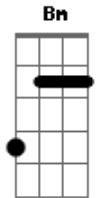

The Last Shadow Puppets - Dracula Teeth

Tom: A

Intro: Gbm E Bm Dbm

Gbm (Dbm) Gbm (Dbm) Bm
The railway arch confessional
Gbm (Dbm) Gbm (Dbm) Bm
I wrote your name in white emulsion
Gbm (D) Gbm (D) Gbm (D)
I drift away with silver faces on display

Dbm
I wake up in an ice cold sweat and my skin

Bm
Starts to creep

Dbm
You're hovering above my bed looking

Bm
Down on me

Dbm
Haunted house sound effects

D
Dracula teeth

Gbm (Dbm) Gbm (Dbm) Bm
Lover boy's last resort

Gbm (c#m) Gbm (Dbm) Bm
Secretly calls the getaway car

Gbm (D) Gbm (D) Gbm (D)
Lucky stars rattle the jaw

(D)
As the drawing bow

Dbm
I wake up in an ice cold sweat and my skin

Bm
Starts to creep
Dbm
You're hovering above my bed looking

Bm
Down on me

Dbm
Haunted house sound effects

D
Dracula teeth

Bm Gbm
Lipstick on my pillow via my cheek

E Bm
The full moon's glowing yellow and the

Floorboards creek

D (Gbm E Bm Dbm)

C'est horifique!

D (Gbm E Bm Dbm)

Threatening behaviour

D (Gbm E)

Bounces round my mind

(Bm Dbm) D (Gbm E Bm Dbm)

Enthusiasm paraphernalia

D

All over the side

(Gbm E Bm Dbm) D

(Dracula teeth)

Dracula teeth

(Gbm E Bm Dbm) D (Gbm E Bm Dbm)

(Dracula teeth)

Guitarra que faz o acompanhamento dos acordes abaixo:

Acordes

© ukulele-chords.com

© ukulele-chords.com

© ukulele-chords.com

© ukulele-chords.com

© ukulele-chords.com

© ukulele-chords.com