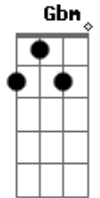

© ukulele-chords.com