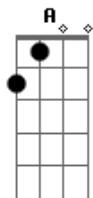

The Last Shadow Puppets - Dracula Teeth

Tom: A

Intro: Gbm E Bm Dbm

Gbm (Dbm) Gbm (Dbm) Bm
 The railway arch confessional
 Gbm (Dbm) Gbm (Dbm) Bm
 I wrote your name in white emulsion
 Gbm (D) Gbm (D) Gbm (D)
 I drift away with silver faces on display

(Gbm E Bm Dbm) D

(Dracula teeth)

Dracula teeth

(Gbm E Bm Dbm) D (Gbm E Bm Dbm)

(Dracula teeth)

Guitarra que faz o acompanhamento dos acordes abaixo:

Acordes

© ukulele-chords.com