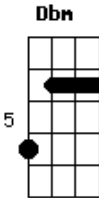

© ukulele-chords.com

© ukulele-chords.com