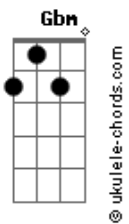

The Last Dinner Party - Burn Alive

tom:

Intro: Gbm Gbm G D Em

[Primeira Parte]

Gbm Wine is on your blouse
Gbm You think it's so romantic
G But in reality
Em We're both just addicts

[Refrão]

D I am not the girl I set out to be
Bm Let me make my grief a commodity
Gbm A Eb Do what I can to survive
D There is candle wax melting in my veins
Bm So I keep myself standing in your flames
Gbm A Eb Burn, burn me alive

[Segunda Parte]

Gbm I am at the stake
Gbm Petrol my perfume
G Bite marks on my back
Em I never could say no
Gbm You don't wanna hurt me
Gbm But I want you to

Acordes

I'd break off my ribs
Em To make another you

[Pré-Refrão]

You made me bite my tongue
And now there's blood in my glass
Will you buy me a new one??
This is too good to last

[Refrão]

D I am not the girl I set out to be
Bm Let me make my grief a commodity
Gbm A Eb Do what I can to survive
D There is candle wax melting in my veins
Bm So I keep myself standing in your flames
Gbm A Eb Burn, burn me alive

[Final]

D Bm Burn me alive
Gbm A Eb Burn me alive
D Burn me
Bm Burn me
Gbm A Eb Burn me alive
D Burn, burn me alive