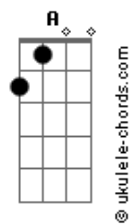

The Last Dinner Party - Burn Alive

tom:

Intro: Gbm Gbm G D Em

[Primeira Parte]

Gbm Wine is on your blouse
Gbm You think it's so romantic
G But in reality
Em We're both just addicts

[Refrão]

D I am not the girl I set out to be
Bm Let me make my grief a commodity
Gbm A Eb Do what I can to survive
D There is candle wax melting in my veins
Bm So I keep myself standing in your flames
Gbm A Eb Burn, burn me alive

[Segunda Parte]

Gbm I am at the stake
Gbm Petrol my perfume
G Bite marks on my back
Em I never could say no
Gbm You don't wanna hurt me
Gbm But I want you to

Acordes

I'd break off my ribs
Em To make another you

[Pré-Refrão]

You made me bite my tongue
And now there's blood in my glass
Will you buy me a new one??
This is too good to last

[Refrão]

D I am not the girl I set out to be
Bm Let me make my grief a commodity
Gbm A Eb Do what I can to survive
D There is candle wax melting in my veins
Bm So I keep myself standing in your flames
Gbm A Eb Burn, burn me alive

[Final]

D Bm Burn me alive
Gbm A Eb Burn me alive
D Burn me
Bm Burn me
Gbm A Eb Burn me alive
D Burn, burn me alive