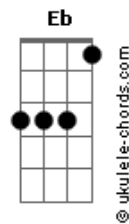

The Last Dinner Party - Burn Alive

tom:

Intro: Gbm Gbm G D Em

[Primeira Parte]

Gbm Wine is on your blouse
 Gbm You think it's so romantic
 G But in reality
 Em We're both just addicts

[Refrão]

D I am not the girl I set out to be
 Bm Let me make my grief a commodity
 Gbm A Eb Do what I can to survive
 D There is candle wax melting in my veins
 Bm So I keep myself standing in your flames
 Gbm A Eb Burn, burn me alive

[Segunda Parte]

Gbm I am at the stake
 Gbm Petrol my perfume
 G Bite marks on my back
 Em I never could say no
 Gbm You don't wanna hurt me
 Gbm But I want you to

Acordes

I'd break off my ribs
 Em To make another you