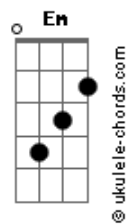

# The Last Dinner Party - Burn Alive

tom:

Intro: Gbm Gbm G D Em

[Primeira Parte]

Gbm Wine is on your blouse  
 Gbm You think it's so romantic  
 G But in reality  
 Em We're both just addicts

[Refrão]

D I am not the girl I set out to be  
 Bm Let me make my grief a commodity  
 Gbm A Eb Do what I can to survive  
 D There is candle wax melting in my veins  
 Bm So I keep myself standing in your flames  
 Gbm A Eb Burn, burn me alive

[Segunda Parte]

Gbm I am at the stake  
 Gbm Petrol my perfume  
 G Bite marks on my back  
 Em I never could say no  
 Gbm You don't wanna hurt me  
 Gbm But I want you to

## Acordes

I'd break off my ribs  
 Em To make another you

[Pré-Refrão]

You made me bite my tongue  
 And now there's blood in my glass  
 Will you buy me a new one??  
 This is too good to last

[Refrão]

D I am not the girl I set out to be  
 Bm Let me make my grief a commodity  
 Gbm A Eb Do what I can to survive  
 D There is candle wax melting in my veins  
 Bm So I keep myself standing in your flames  
 Gbm A Eb Burn, burn me alive