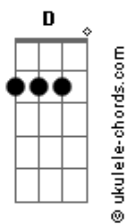

The Last Dinner Party - Burn Alive

tom:

Intro: Gbm Gbm G D Em

[Primeira Parte]

Gbm Wine is on your blouse
 Gbm You think it's so romantic
 G But in reality
 Em We're both just addicts

[Refrão]

D I am not the girl I set out to be
 Bm Let me make my grief a commodity
 Gbm A Eb Do what I can to survive
 D There is candle wax melting in my veins
 Bm So I keep myself standing in your flames
 Gbm A Eb Burn, burn me alive

[Segunda Parte]

Gbm I am at the stake
 Gbm Petrol my perfume
 G Bite marks on my back
 Em I never could say no
 Gbm You don't wanna hurt me
 Gbm But I want you to

Acordes

I'd break off my ribs
 Em To make another you