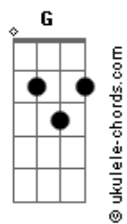

The Last Dinner Party - Burn Alive

tom:

Intro: Gbm Gbm G D Em

[Primeira Parte]

Gbm Wine is on your blouse
 Gbm You think it's so romantic
 G But in reality
 Em We're both just addicts

[Refrão]

D I am not the girl I set out to be
 Bm Let me make my grief a commodity
 Gbm A Eb Do what I can to survive
 D There is candle wax melting in my veins
 Bm So I keep myself standing in your flames
 Gbm A Eb Burn, burn me alive

[Segunda Parte]

Gbm I am at the stake
 Gbm Petrol my perfume
 G Bite marks on my back
 Em I never could say no
 Gbm You don't wanna hurt me
 Gbm But I want you to

Acordes

I'd break off my ribs
 Em To make another you