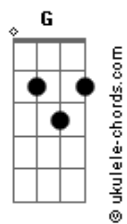

# The Last Dinner Party - Burn Alive

tom:

Intro: Gbm Gbm G D Em

[Primeira Parte]

Gbm Wine is on your blouse  
 Gbm You think it's so romantic  
 G But in reality  
 Em We're both just addicts

[Refrão]

D I am not the girl I set out to be  
 Bm Let me make my grief a commodity  
 Gbm A Eb Do what I can to survive  
 D There is candle wax melting in my veins  
 Bm So I keep myself standing in your flames  
 Gbm A Eb Burn, burn me alive

[Segunda Parte]

Gbm I am at the stake  
 Gbm Petrol my perfume  
 G Bite marks on my back  
 Em I never could say no  
 Gbm You don't wanna hurt me  
 Gbm But I want you to

## Acordes

I'd break off my ribs  
 Em To make another you

[Pré-Refrão]

You made me bite my tongue  
 And now there's blood in my glass  
 Will you buy me a new one??  
 This is too good to last

[Refrão]

D I am not the girl I set out to be  
 Bm Let me make my grief a commodity  
 Gbm A Eb Do what I can to survive  
 D There is candle wax melting in my veins  
 Bm So I keep myself standing in your flames  
 Gbm A Eb Burn, burn me alive