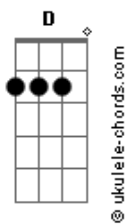

# The Last Dinner Party - Burn Alive

tom:

Intro: Gbm Gbm G D Em

[Primeira Parte]

Gbm Wine is on your blouse  
 Gbm You think it's so romantic  
 G But in reality  
 Em We're both just addicts

[Refrão]

D I am not the girl I set out to be  
 Bm Let me make my grief a commodity  
 Gbm A Eb Do what I can to survive  
 D There is candle wax melting in my veins  
 Bm So I keep myself standing in your flames  
 Gbm A Eb Burn, burn me alive

[Segunda Parte]

Gbm I am at the stake  
 Gbm Petrol my perfume  
 G Bite marks on my back  
 Em I never could say no  
 Gbm You don't wanna hurt me  
 Gbm But I want you to

## Acordes

I'd break off my ribs  
 Em To make another you

[Pré-Refrão]

You made me bite my tongue  
 And now there's blood in my glass  
 Will you buy me a new one??  
 This is too good to last

[Refrão]

D I am not the girl I set out to be  
 Bm Let me make my grief a commodity  
 Gbm A Eb Do what I can to survive  
 D There is candle wax melting in my veins  
 Bm So I keep myself standing in your flames  
 Gbm A Eb Burn, burn me alive