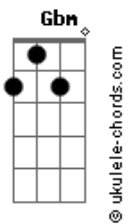

The Last Dinner Party - Burn Alive

tom:

Intro: Gbm Gbm G D Em

[Primeira Parte]

Gbm Wine is on your blouse
 Gbm You think it's so romantic
 G But in reality
 Em We're both just addicts

[Refrão]

D I am not the girl I set out to be
 Bm Let me make my grief a commodity
 Gbm A Eb Do what I can to survive
 D There is candle wax melting in my veins
 Bm So I keep myself standing in your flames
 Gbm A Eb Burn, burn me alive

[Segunda Parte]

Gbm I am at the stake
 Gbm Petrol my perfume
 G Bite marks on my back
 Em I never could say no
 Gbm You don't wanna hurt me
 Gbm But I want you to

Acordes

I'd break off my ribs
 Em To make another you