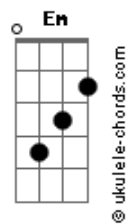

The Last Dinner Party - Burn Alive

tom:

Intro: Gbm Gbm G D Em

[Primeira Parte]

Gbm Wine is on your blouse
 Gbm You think it's so romantic
 G But in reality
 Em We're both just addicts

[Refrão]

D I am not the girl I set out to be
 Bm Let me make my grief a commodity
 Gbm A Eb Do what I can to survive
 D There is candle wax melting in my veins
 Bm So I keep myself standing in your flames
 Gbm A Eb Burn, burn me alive

[Segunda Parte]

Gbm I am at the stake
 Gbm Petrol my perfume
 G Bite marks on my back
 Em I never could say no
 Gbm You don't wanna hurt me
 Gbm But I want you to

Acordes

I'd break off my ribs
 Em To make another you