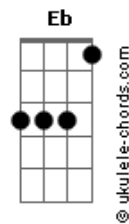

# The Last Dinner Party - Burn Alive

tom:

Intro: Gbm Gbm G D Em

[Primeira Parte]

Gbm Wine is on your blouse  
 Gbm You think it's so romantic  
 G But in reality  
 Em We're both just addicts

[Refrão]

D I am not the girl I set out to be  
 Bm Let me make my grief a commodity  
 Gbm A Eb Do what I can to survive  
 D There is candle wax melting in my veins  
 Bm So I keep myself standing in your flames  
 Gbm A Eb Burn, burn me alive

[Segunda Parte]

Gbm I am at the stake  
 Gbm Petrol my perfume  
 G Bite marks on my back  
 Em I never could say no  
 Gbm You don't wanna hurt me  
 Gbm But I want you to

## Acordes

I'd break off my ribs  
 Em To make another you

[Pré-Refrão]

You made me bite my tongue  
 And now there's blood in my glass  
 Will you buy me a new one??  
 This is too good to last

[Refrão]

D I am not the girl I set out to be  
 Bm Let me make my grief a commodity  
 Gbm A Eb Do what I can to survive  
 D There is candle wax melting in my veins  
 Bm So I keep myself standing in your flames  
 Gbm A Eb Burn, burn me alive