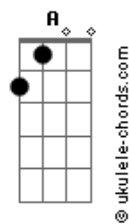

The Last Dinner Party - Burn Alive

tom:

Intro: Gbm Gbm G D Em

[Primeira Parte]

Gbm Wine is on your blouse
 Gbm You think it's so romantic
 G But in reality
 Em We're both just addicts

[Refrão]

D I am not the girl I set out to be
 Bm Let me make my grief a commodity
 Gbm A Eb Do what I can to survive
 D There is candle wax melting in my veins
 Bm So I keep myself standing in your flames
 Gbm A Eb Burn, burn me alive

[Segunda Parte]

Gbm I am at the stake
 Gbm Petrol my perfume
 G Bite marks on my back
 Em I never could say no
 Gbm You don't wanna hurt me
 Gbm But I want you to

Acordes

I'd break off my ribs
 Em To make another you