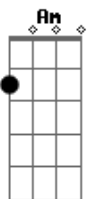

© ukulele-chords.com