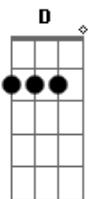

Wishing, hoping I can write her a rhyme, that might stop the tick of time

Get off this situation and feel fine,

Get off this situation and feel fine.

D = X3045X

Acordes

© ukulele-chords.com

© ukulele-chords.com