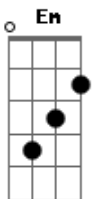

© ukulele-chords.com