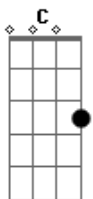

Wishing, hoping I can write her a rhyme, that might stop the tick of time

Get off this situation and feel fine,

Get off this situation and feel fine.

D = X3045X

Acordes

© ukulele-chords.com

© ukulele-chords.com