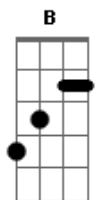

The Kooks - Sofa Song

Tom: B
Intro: Ab7sus4 E Ab7sus4 E Ab7sus4 E Dbm Gb

Abm B
The city freeze for
E B Ebm
I just realised I don't like you
Abm B
Me and my girl
E B Ebm
Are going out for some air
Abm B
And I will do my best
E B Ebm
Just to get under her dress

Abm B
And catch you out if I can
E B Ebm
On the other side of my sofa

Abm B Gb
Won't you come on over
Db Gb
At the side of my sofa
Abm B Gb Db
Oh won't you come on over

Abm B
The city heated up it
E B Ebm
It got blurry cause I'd had enough

E B Ebm
And he tried to take your soul

E B Ebm
But didn't realise you keep it in a different hole

Abm B Gb
Won't you come on over
Db Gb
At the side of my sofa
Abm B Gb Db
Oh! won't you come on over?

So here he comes, a man with
A loaded gun, I don't know if he

Wants my soul or my
E B Ebm
Cash flow, I s'pose I don't know

Abm B
So here he comes, a man with
E B Ebm
A loaded gun I don't know if he
Abm B
Wants my girl's heart or her pearls

B Ebm
I s'pose I don't know
B Ebm
I s'pose I don't know
B Ebm
I s'pose I don't know
B Ebm
I s'pose I don't know
B Ebm
I s'pose I don't know

Acordes

© ukulele-chords.com