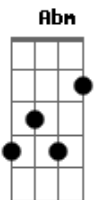

© ukulele-chords.com