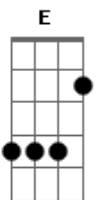

The Kooks - Sofa Song

Tom: B
Intro: Ab7sus4 E Ab7sus4 E Ab7sus4 E Dbm Gb

Abm B
The city freeze for
E B Ebm
I just realised I don't like you
Abm B
Me and my girl
E B Ebm
Are going out for some air
Abm B
And I will do my best
E B Ebm
Just to get under her dress

Abm B
And catch you out if I can
E B Ebm
On the other side of my sofa

Abm B Gb
Won't you come on over
Db Gb
At the side of my sofa
Abm B Gb Db
Oh won't you come on over

Abm B
The city heated up it
E B Ebm
It got blurry cause I'd had enough

E B Ebm
And he tried to take your soul

E B Ebm
But didn't realise you keep it in a different hole

Abm B Gb
Won't you come on over
Db Gb
At the side of my sofa
Abm B Gb Db
Oh! won't you come on over?

So here he comes, a man with
A loaded gun, I don't know if he

Wants my soul or my
E B Ebm
Cash flow, I s'pose I don't know

Abm B
So here he comes, a man with
E B Ebm
A loaded gun I don't know if he
Abm B
Wants my girl's heart or her pearls

B Ebm
I s'pose I don't know
B Ebm
I s'pose I don't know
B Ebm
I s'pose I don't know
B Ebm
I s'pose I don't know
B Ebm
I s'pose I don't know

Acordes

© ukulele-chords.com

© ukulele-chords.com

© ukulele-chords.com

© ukulele-chords.com

© ukulele-chords.com

© ukulele-chords.com

© ukulele-chords.com