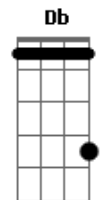

© ukulele-chords.com