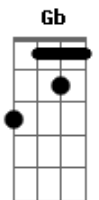

© ukulele-chords.com

© ukulele-chords.com