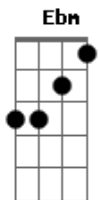

© ukulele-chords.com