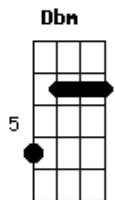

© ukulele-chords.com

© ukulele-chords.com