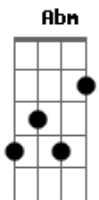

© ukulele-chords.com