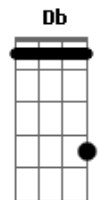

© ukulele-chords.com