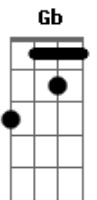

© ukulele-chords.com