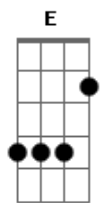

And I haven't put down all of Hughs lead parts, but most of its there.

Standard Tuning.

```
=====
```

Chords used:

```
=====
G          3200x3
A          540xxx
A(v2)     5422xx
Bm         x24432
Gsus4     x5453x
A(v3)     x02220
D          xx0232
Em        022000
E         022100
Fm        244222
```

Intro: & Verse: (Hugh Lead)

(G) (A) (G) (A) (Bm) (Av2) (Bm) (Av2)

Verse: (Luke Rhythm)

```
-----
G          A          G
Do you want to see the world?
A          Bm
Do you want to see the world?
A(v2)     Bm
Do you want to see the world?
A(v2)     G
In a different way, yeah
```

Solo: (Strumming Not Shown)

(G, A, G, A, Bm, Av2, Bm, Av2)

Verse x1

Pre-chorusx1

Chorus 2: (Both Guitars)

```
-----
Gsus4
G
But there you were you're sailing away, there you
were!
Bm
Noooo oh No
G
You never come away
Bm
Yeah but you should
G
You never lie to me
Bm
Yeah but I will
G
Never come away
Bm
Yeah but you should
```

Outro: (Strumming Not Shown)

(G) (Gbm) (Bm)

© ukulele-chords.com

© ukulele-chords.com

© ukulele-chords.com

© ukulele-chords.com

© ukulele-chords.com

© ukulele-chords.com