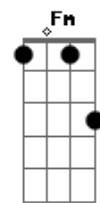

And I haven't put down all of Hughs lead parts, but most of its there.

Standard Tuning.

```
=====
```

Chords used:

```
=====
G          3200x3
A          540xxx
A(v2)     5422xx
Bm         x24432
Gsus4     x5453x
A(v3)     x02220
D          xx0232
Em        022000
E         022100
Fm        244222
```

Intro: & Verse: (Hugh Lead)

(G) (A) (G) (A) (Bm) (Av2) (Bm) (Av2)

Verse: (Luke Rhythm)

```
-----
G          A          G
Do you want to see the world?
A          Bm
Do you want to see the world?
A(v2)     Bm
Do you want to see the world?
A(v2)     G
In a different way, yeah
```

Solo: (Strumming Not Shown)

(G, A, G, A, Bm, Av2, Bm, Av2)

Verse x1

Pre-chorusx1

Chorus 2: (Both Guitars)

```
-----
Gsus4
G
But there you were you're sailing away, there you
were!
Bm
Noooo oh No
G
You never come away
Bm
Yeah but you should
G
You never lie to me
Bm
Yeah but I will
G
Never come away
Bm
Yeah but you should
```

Outro: (Strumming Not Shown)

(G) (Gbm) (Bm)

© ukulele-chords.com

© ukulele-chords.com

© ukulele-chords.com

© ukulele-chords.com

© ukulele-chords.com

© ukulele-chords.com