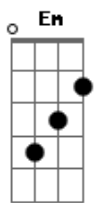

And I haven't put down all of Hughs lead parts, but most of its there.

Standard Tuning.

```
=====
```

Chords used:

```
=====
G          3200x3
A          540xxx
A(v2)     5422xx
Bm         x24432
Gsus4     x5453x
A(v3)     x02220
D          xx0232
Em        022000
E         022100
Fm        244222
```

Intro: & Verse: (Hugh Lead)

(G) (A) (G) (A) (Bm) (Av2) (Bm) (Av2)

Verse: (Luke Rhythm)

```
-----
G          A          G
Do you want to see the world?
A          Bm
Do you want to see the world?
A(v2)     Bm
Do you want to see the world?
A(v2)     G
In a different way, yeah
```

Solo: (Strumming Not Shown)

(G, A, G, A, Bm, Av2, Bm, Av2)

Verse x1

Pre-chorusx1

Chorus 2: (Both Guitars)

```
-----
Gsus4
G
But there you were you're sailing away, there you
were!
Bm
Noooo oh No
G
You never come away
Bm
Yeah but you should
G
You never lie to me
Bm
Yeah but I will
G
Never come away
Bm
Yeah but you should
```

Outro: (Strumming Not Shown)

(G) (Gbm) (Bm)

© ukulele-chords.com

© ukulele-chords.com

© ukulele-chords.com

© ukulele-chords.com

© ukulele-chords.com

© ukulele-chords.com