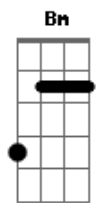

And I haven't put down all of Hughs lead parts, but most of its there.

Standard Tuning.

```
=====
```

Chords used:

```
=====
G          3200x3
A          540xxx
A(v2)     5422xx
Bm         x24432
Gsus4     x5453x
A(v3)     x02220
D          xx0232
Em        022000
E         022100
Fm        244222
```

Intro: & Verse: (Hugh Lead)

(G) (A) (G) (A) (Bm) (Av2) (Bm) (Av2)

Verse: (Luke Rhythm)

```
-----
G          A          G
Do you want to see the world?
A          Bm
Do you want to see the world?
A(v2)     Bm
Do you want to see the world?
A(v2)     G
In a different way, yeah
```

Solo: (Strumming Not Shown)

(G, A, G, A, Bm, Av2, Bm, Av2)

Verse x1

Pre-chorusx1

Chorus 2: (Both Guitars)

```
-----
Gsus4
G
But there you were you're sailing away, there you
were!
Bm
Noooo oh No
G
You never come away
Bm
Yeah but you should
G
You never lie to me
Bm
Yeah but I will
G
Never come away
Bm
Yeah but you should
```

Outro: (Strumming Not Shown)

(G) (Gbm) (Bm)

© ukulele-chords.com

© ukulele-chords.com

© ukulele-chords.com

© ukulele-chords.com

© ukulele-chords.com

© ukulele-chords.com