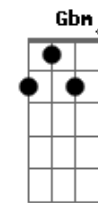

© ukulele-chords.com