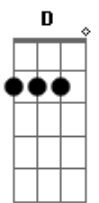

And I haven't put down all of Hughs lead parts, but most of its there.

Standard Tuning.

```
=====
```

Chords used:

```
=====
G          3200x3
A          540xxx
A(v2)     5422xx
Bm         x24432
Gsus4     x5453x
A(v3)     x02220
D          xx0232
Em        022000
E         022100
Fm        244222
```

Intro: & Verse: (Hugh Lead)

(G) (A) (G) (A) (Bm) (Av2) (Bm) (Av2)

Verse: (Luke Rhythm)

```
-----
G          A          G
Do you want to see the world?
A          Bm
Do you want to see the world?
A(v2)     Bm
Do you want to see the world?
A(v2)     G
In a different way, yeah
```

Solo: (Strumming Not Shown)

(G, A, G, A, Bm, Av2, Bm, Av2)

Verse x1

Pre-chorusx1

Chorus 2: (Both Guitars)

```
-----
Gsus4
G
But there you were you're sailing away, there you
were!
Bm
Noooo oh No
G
You never come away
Bm
Yeah but you should
G
You never lie to me
Bm
Yeah but I will
G
Never come away
Bm
Yeah but you should
```

Outro: (Strumming Not Shown)

(G) (Gbm) (Bm)

© ukulele-chords.com

© ukulele-chords.com

© ukulele-chords.com

© ukulele-chords.com

© ukulele-chords.com

© ukulele-chords.com