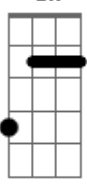

© ukulele-chords.com

Bb