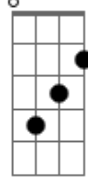

© ukulele-chords.com

En