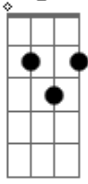

# The Kooks - See The World Acoustic

Tom: A

```
=====
=====
```

Kooks Behind closed doors acoustic performance of See the World.

<http://?v=BWBM5tWYiLM>  
(7 minutes forward into the video)

This is how Luke and Hugh play it in the lift. I prefer playing the A chord in the intro and verse normally as (x0222x). Just makes life easier.

And I haven't put down all of Hughs lead parts, but most of its there.

Standard Tuning.

```
=====
Chords used:
=====
```

```
G          3200x3
A          540xxx
A(v2)     5422xx
Bm         x24432
G7Msus4   x5453x
A(v3)     x02220
D          xx0232
Em        022000
E         022100
Fm        244222
```

Solo: (Strumming Not Shown)

( G , A , G , A , Bm , Av2 , Bm , Av2 )

Verse x1

Pre-chorusx1

Chorus 2: (Both Guitars)

```
G7Msus4
G
          But there you were you're sailing away, there you
were!
          Bm
Noooo oh No
          G
You never come away
          Bm
Yeah but you should
          G
You never lie to me
          Bm
Yeah but I will
          G
Never come away
          Bm
Yeah but you should
```

Outro: (Strumming Not Shown)

( G ) ( Gbm ) ( Bm )

G7M

© ukulele-chords.com

A

© ukulele-chords.com

G

© ukulele-chords.com