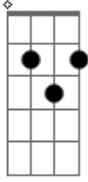

© ukulele-chords.com

G