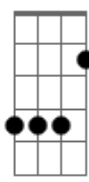

© ukulele-chords.com

E