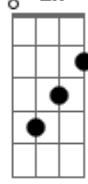

And I haven't put down all of Hughs lead parts, but most of its there.

Standard Tuning.

```
=====
Chords used:
=====
```

```
G          3200x3
A          540xxx
A(v2)     5422xx
Bm         x24432
G7Msus4   x5453x
A(v3)     x02220
D          xx0232
Em        022000
E         022100
Fm        244222
```

( G ) ( A ) ( G ) ( A ) ( Bm ) (Av2) ( Bm ) (Av2)

Verse: (Luke Rhythm)

```
G          A          G
Do you want to see the world?
A          Bm
Do you want to see the world?
A(v2)     Bm
Do you want to see the world?
A(v2)     G
In a different way, yeah
```

Solo: (Strumming Not Shown)

( G , A , G , A , Bm , Av2 , Bm , Av2 )

Verse x1

Pre-chorusx1

Chorus 2: (Both Guitars)

```
G7Msus4
G
          But there you were you're sailing away, there you
were!
          Bm
Noooo oh No
          G
You never come away
          Bm
Yeah but you should
          G
You never lie to me
          Bm
Yeah but I will
          G
Never come away
          Bm
Yeah but you should
```

Bb

© ukulele-chords.com

D

© ukulele-chords.com

Eb

© ukulele-chords.com

E

© ukulele-chords.com