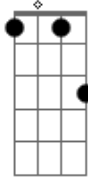

© ukulele-chords.com

Fn