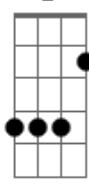

And I haven't put down all of Hughs lead parts, but most of its there.

Standard Tuning.

```
=====
Chords used:
=====
```

```
G          3200x3
A          540xxx
A(v2)     5422xx
Bm         x24432
G7Msus4   x5453x
A(v3)     x02220
D          xx0232
Em        022000
E         022100
Fm        244222
```

```
=====
=====
I've tried to show what both Luke and Hugh play in this tab.
The chords
in brackets above the tab are what Luke plays over Hughs lead.
=====
=====
```

Strumming Pattern not shown.

Intro: & Verse: (Hugh Lead)

Solo: (Strumming Not Shown)

( G , A , G , A , Bm , Av2 , Bm , Av2 )

Verse x1

Pre-chorusx1

Chorus 2: (Both Guitars)

```
G7Msus4
G
          But there you were you're sailing away, there you
were!
          Bm
Noooo oh No
          G
You never come away
          Bm
Yeah but you should
          G
You never lie to me
          Bm
Yeah but I will
          G
Never come away
          Bm
Yeah but you should
```

Bb

© ukulele-chords.com

D

© ukulele-chords.com

Eb

© ukulele-chords.com

E

© ukulele-chords.com