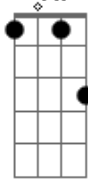

© ukulele-chords.com

Fb