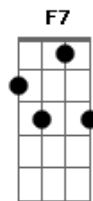

ukulele-chords.com