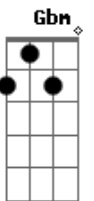

ukulele-chords.com