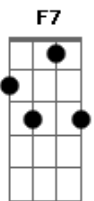

ukulele-chords.com