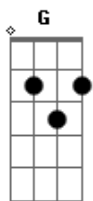

The Kooks - See The World

Tom: G

Great tune. Comments welcome!
 Tabbed by Tom Corley

CHORDS USED:

G A Bm D E G Gbm Bm F7

-the second Bm chord in the Verse is not a simple minor chord; it is a Bm variation of sort, but I cannot for the life of me figure it out! I think perhaps it could be; (low to high), but I don't think it sounds quite right. I've marked it on the tab as

Intro: G A Bm A A G A Bm

D D DDDD D DDDD D DDD DDDDDDD D UD D D UD D D UD D D UD

CHORUS (same as last part of the intro, but with bass strings included)

G A G A Bm A Bm A D D UD D D UD D D UD D D UD

VERSE (strum)

SOLO (played over the chorus chords)

-repeat CHORUS once through, with different lyrics.

-repeat VERSE, with this extra chord before the E. Also; keep playing the ?Bm? chord for a bar longer than in the first verse.

F7 E

?take it back, wrap your life around?

OUTRO (strum)

G Gbm Bm

Do you want to see the world?

End on Bm

Acordes

ukulele-chords.com