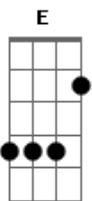

ukulele-chords.com