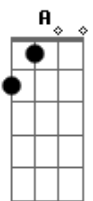

The Kooks - See The World

Tom: G

Great tune. Comments welcome!
 Tabbed by Tom Corley

CHORDS USED:

G A Bm D E G Gbm Bm F7

-the second Bm chord in the Verse is not a simple minor chord; it is a Bm variation of sort, but I cannot for the life of me figure it out! I think perhaps it could be; (low to high), but I don't think it sounds quite right. I've marked it on the tab as
 Can anybody figure it out? Please let me know if you can crack it.

Intro: G A Bm A A G A Bm

D D DDDD D DDDD D DDDD DDDDDDD D UD D D UD D D UD D D UD

CHORUS (same as last part of the intro, but with bass strings included)

G A G A Bm A Bm A
 D D UD D D UD D D UD D D UD

VERSE (strum)

SOLO (played over the chorus chords)

-repeat CHORUS once through, with different lyrics.

-repeat VERSE, with this extra chord before the E. Also; keep playing the ?Bm? chord for a bar longer than in the first verse.

F7 E

?take it back, wrap your life around?

OUTRO (strum)

G Gbm Bm

Do you want to see the world?

End on Bm

Acordes

ukulele-chords.com