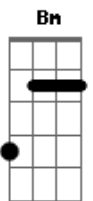

ukulele-chords.com