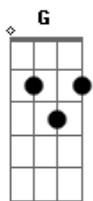

The Kooks - See The World

Tom: G

Great tune. Comments welcome!
 Tabbed by Tom Corley

CHORDS USED:

G A Bm D E G Gbm Bm F7

-the second Bm chord in the Verse is not a simple minor chord; it is a Bm variation of sort, but I cannot for the life of me figure it out! I think perhaps it could be; (low to high), but I don't think it sounds quite right. I've marked it on the tab as
 Can anybody figure it out? Please let me know if you can crack it.

Intro: G A Bm A A G A Bm

D D DDDD D DDDD D DDDD DDDDDDD D UD D D UD D D UD D D UD

CHORUS (same as last part of the intro, but with bass strings included)

G A G A Bm A Bm A
 D D UD D D UD D D UD D D UD

VERSE (strum)

SOLO (played over the chorus chords)

-repeat CHORUS once through, with different lyrics.

-repeat VERSE, with this extra chord before the E. Also; keep playing the ?Bm? chord for a bar longer than in the first verse.

F7 E

?take it back, wrap your life around?

OUTRO (strum)

G Gbm Bm

Do you want to see the world?

End on Bm

Acordes

ukulele-chords.com