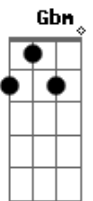

ukulele-chords.com