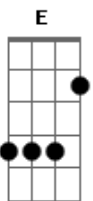

ukulele-chords.com