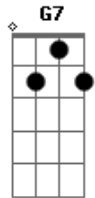

© ukulele-chords.com