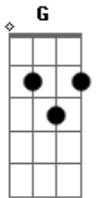

© ukulele-chords.com