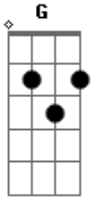

The Kooks - Hatful Of Love

Tom: G
Intro: 2x:

C
I've got a hatful of love for you,
C Intro(1x)
So why are you waiting so long,
C
Oh my love for you babe,
C Intro(1x)
Is going so strong,

D Em C
Oh honey please, don't shed no tears,
Intro: (1x)
As long as I'm here,

C
I've got a hatful of love for you,
C Intro (1x)
So why are you waiting so long,
C
Oh my love for you,
C Intro(1x)

Well it is going so strong,

D Em C
But oh honey please, don't shed no tears,
Intro: (1x)
As long as I'm here,

C
Oh and I care for you,
C Intro(1x)
So why are you waiting so long,
C
You carry on, I'll marry you,
C Intro(1x)
But why is it taking so long?

D Em C
But oh honey please, don't shed no tears,
Intro: (1x)
As long as I'm here,
D Em C
But oh honey please, don't shed no tears,
G
As long as I'm here.

Acordes

© ukulele-chords.com