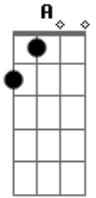

The Kooks - Eddies Gun Solo

Tom: **A**

For the rest of the song, "Eddies Gun (ver 3) Chords" by Callum are pretty good, except marked "F#" chords should be "F#m." Have fun!

Gtr I (**E A D G B E**) - 'Untitled'

Q=160

Gtr I

Q. H **E E** Q. **E E E E** Q. **E H** H **E Q**

Q.

Q Q **E Q.** Q H Q **E Q.** **E Q.** Q H.

Acordes

© ukulele-chords.com