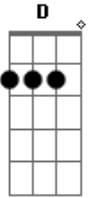

© ukulele-chords.com