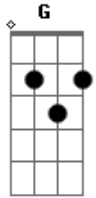

The Kooks - Eddies Gun Solo

Tom: **A**

For the rest of the song, "Eddies Gun (ver 3) Chords" by Callum are pretty good, except marked "F#" chords should be "F#m." Have fun!

Gtr I (**E A D G B E**) - 'Untitled'

Q=160

Gtr I

Q. H **E** **E** Q. **E E E E** Q. **E** H H **E** Q.

Q Q **E** Q. Q H Q **E** Q. **E** Q. Q H.

Acordes

© ukulele-chords.com

© ukulele-chords.com

© ukulele-chords.com