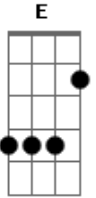

© ukulele-chords.com