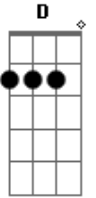

The Kooks - Eddies Gun Solo

Tom: **A**

For the rest of the song, "Eddies Gun (ver 3) Chords" by Callum are pretty good, except marked "F#" chords should be "F#m." Have fun!

Gtr I (**E A D G B E**) - 'Untitled'

Q=160

Gtr I

Q. H **E** **E** Q. **E E E E** Q. **E** H H **E** Q.

Q Q **E** Q. Q H Q **E** Q. **E** Q. Q H.

Acordes

© ukulele-chords.com

© ukulele-chords.com

© ukulele-chords.com