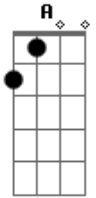

The Kooks - Eddies Gun Solo

Tom: **A**

For the rest of the song, "Eddies Gun (ver 3) Chords" by Callum are pretty good, except marked "F#" chords should be "F#m." Have fun!

Gtr I (**E A D G B E**) - 'Untitled'

Q=160

Gtr I

Q. H **E** **E** Q. **E E E E** Q. **E** H H **E** Q.

Q Q **E** Q. Q H Q **E** Q. **E** Q. Q H.

Acordes

© ukulele-chords.com

© ukulele-chords.com

© ukulele-chords.com