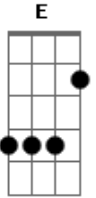

The Kooks - Eddies Gun Solo

Tom: **A**

For the rest of the song, "Eddies Gun (ver 3) Chords" by Callum are pretty good, except marked "F#" chords should be "F#m." Have fun!

Gtr I (**E A D G B E**) - 'Untitled'

Q=160

Gtr I

Q. H **E** **E** Q. **E E E E** Q. **E** H H **E** Q.

Q Q **E** Q. Q H Q **E** Q. **E** Q. Q H.

Acordes

© ukulele-chords.com

© ukulele-chords.com

© ukulele-chords.com