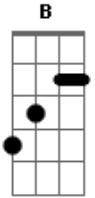

© ukulele-chords.com