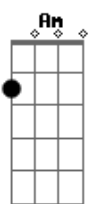

© ukulele-chords.com