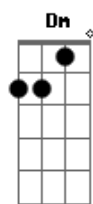

© ukulele-chords.com