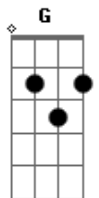

© ukulele-chords.com