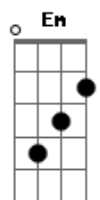

© ukulele-chords.com