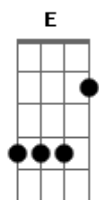

© ukulele-chords.com