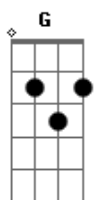

© ukulele-chords.com