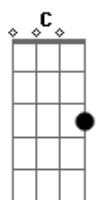

© ukulele-chords.com