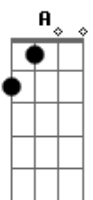

D **Bm** **Gbm**
 Eu viro a mesa, e eu com certeza

G **A**
 Não estou só (woah)

D **D** **Bm** **Gbm** **G** **A**

Acordes

© ukulele-chords.com

© ukulele-chords.com

© ukulele-chords.com

© ukulele-chords.com