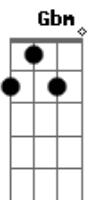

D **Bm** **Gbm**
 Eu viro a mesa, e eu com certeza

G **A**
 Não estou só (woah)

D **D** **Bm** **Gbm** **G** **A**

Acordes

© ukulele-chords.com

© ukulele-chords.com

© ukulele-chords.com

© ukulele-chords.com