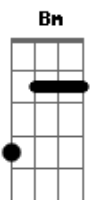

D **Bm** **Gbm**
 Eu viro a mesa, e eu com certeza

G **A**
 Não estou só (woah)

D **D** **Bm** **Gbm** **G** **A**

Acordes

© ukulele-chords.com

© ukulele-chords.com

© ukulele-chords.com

© ukulele-chords.com