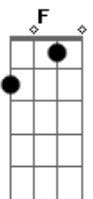

The Kinks - Days

Tom: F

D
Thank you for the days
G D
Those endless days, those sacred days you gave me
D A
I'm thinkin' of the days
G D G D A D
I won't forget a single day believe me
G D
I blessed the light
G D G D A D
I blessed the light that shines on you believe me
G D
And though you're gone
G D G D A D
You're with me every single day believe me

CHORUS:
Bb F C
Days I'll remember all my life
Bb F C
Days when you can't see wrong from right
Bb F
You took my life
Bb F Bb F C F
But then I knew that very soon you'd leave me
Bb F
But it's alright
Bb F Bb F C F
Now I'm not frightened of this world believe me

BRIDGE:

A A7 Dm
I wish today would be tomorrow
A A7 Dm C Bb A
The night is dark, it just brings sorrow- let it rain

Thank you for the days
Those endless days, those sacred days you gave me
I'm thinkin' of the days
I won't forget a single day believe me ...**CHORUS** ...days

Thanks you for the days
Those endless days, those sacred days you gave me
I'm thinkin' of the days
I won't forget a single day believe me
I blessed the light
I blessed the light that shines on you believe me
And though you're gone
I won't forget a single day believe me

D Eb F Gb G Ab A Bb D (IX)
Days

CHORDS:
Eb -> **A#**: move the **D** (x x 0 2 3 2) shape up one fret for each chord)
D (IX): 0 11 10 9 9

NOTE: The only difference here with the last version is the bit at the very end. This song also works well in the key of **E** to get an extra riff in I didn't include here.

Acordes

© ukulele-chords.com