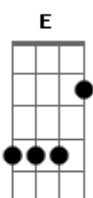

© ukulele-chords.com