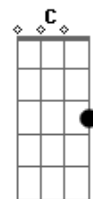

© ukulele-chords.com