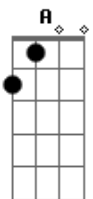

© ukulele-chords.com