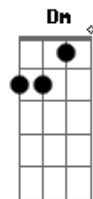

© ukulele-chords.com