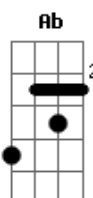

© ukulele-chords.com