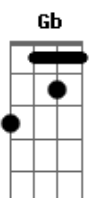

© ukulele-chords.com