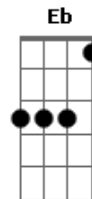

© ukulele-chords.com