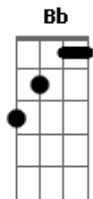

© ukulele-chords.com