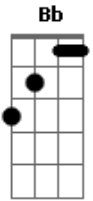

© ukulele-chords.com

© ukulele-chords.com