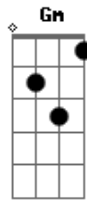

© ukulele-chords.com