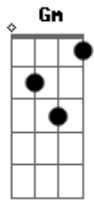

The Kinks - Big Sky

Tom: F

D C G (riff 1) F C G (riff 2)
D C G (riff 1)
Big Sky looked down on all the people looking up at The Big Sky
F C G (riff 2)
Everybody's pushing one another around
D C G (riff 1)
Big Sky feels sad when he sees the children scream and cry
F C G
But Big Sky's too big to let it get him down
(riff 2) D C G
Big Sky's too big to cry
(riff 2) D C G
Big Sky's too high to see
(riff 2) D C G F
People like you and me

Bb Gm Eb Bb
One day we'll be free
Eb Bb Eb Bb
We won't care just you see
Bb Gm Eb Bb Eb
Till that day can be don't let it get you down
Eb Bb
And when I see that the world's too much for me

Eb Bb
I think of The Big Sky and nothing matters much to me
D C G
Big Sky looked down on all the people who think they've got problems
They get depressed and they hold their heads in their hands and they cry
The people lift up their hands and they look up to The Big Sky
But The Big Sky's too big to sympathize
(riff 2) D C G
Big Sky's too occupied
Though he would like to try
When he feels glad inside
Big Sky's too big to cry
Bb Gm Eb Bb
One day we'll be free
We won't care just you wait and see
Bb
Till that day can be don't let it get you down

RIFF 1:	RIFF 2:
E|--3--1p0--1-----	-----
B|-----	-----
G|--while-----	-----
D|---strumming---0--	-----
A|-----G chord---	-----2-3----
E|-----	--3-1-3-----

Acordes

© ukulele-chords.com

© ukulele-chords.com

© ukulele-chords.com

© ukulele-chords.com

© ukulele-chords.com

© ukulele-chords.com

© ukulele-chords.com