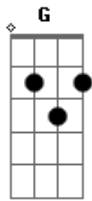

© ukulele-chords.com