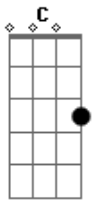

The Kinks - Big Sky

Tom: F

D C G (riff 1) F C G (riff 2)
 D C G (riff 1)
 Big Sky looked down on all the people looking up at The Big Sky
 F C G (riff 2)
 Everybody's pushing one another around
 D C G (riff 1)
 Big Sky feels sad when he sees the children scream and cry
 F C G
 But Big Sky's too big to let it get him down
 (riff 2) D C G
 Big Sky's too big to cry
 (riff 2) D C G
 Big Sky's too high to see
 (riff 2) D C G F
 People like you and me

Bb Gm Eb Bb
 One day we'll be free
 Eb Bb Eb Bb
 We won't care just you see
 Bb Gm Eb Bb Eb
 Till that day can be don't let it get you down
 Eb Bb
 And when I see that the world's too much for me

Eb Bb
 I think of The Big Sky and nothing matters much to me
 D C G
 Big Sky looked down on all the people who think they've got problems
 They get depressed and they hold their heads in their hands and they cry
 The people lift up their hands and they look up to The Big Sky
 But The Big Sky's too big to sympathize
 (riff 2) D C G
 Big Sky's too occupied
 Though he would like to try
 When he feels glad inside
 Big Sky's too big to cry
 Bb Gm Eb Bb
 One day we'll be free
 We won't care just you wait and see
 Bb
 Till that day can be don't let it get you down

RIFF 1:	RIFF 2:
E --3--1p0--1-----	-----
B -----	-----
G --while-----	-----
D ---strumming---0--	-----
A -----G chord---	-----2-3----
E -----	--3-1-3-----

Acordes

© ukulele-chords.com

© ukulele-chords.com