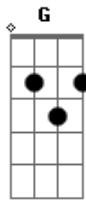

© ukulele-chords.com