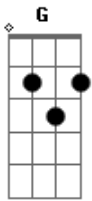

The Kinks - Big Sky

Tom: F

D C G (riff 1) F C G (riff 2)
D C G (riff 1)
Big Sky looked down on all the people looking up at The Big Sky
F C G (riff 2)
Everybody's pushing one another around
D C G (riff 1)
Big Sky feels sad when he sees the children scream and cry
F C G
But Big Sky's too big to let it get him down
(riff 2) D C G
Big Sky's too big to cry
(riff 2) D C G
Big Sky's too high to see
(riff 2) D C G F
People like you and me

Bb Gm Eb Bb
One day we'll be free
Eb Bb Eb Bb
We won't care just you see
Bb Gm Eb Bb Eb
Till that day can be don't let it get you down
Eb Bb
And when I see that the world's too much for me

Eb Bb
I think of The Big Sky and nothing matters much to me
D C G
Big Sky looked down on all the people who think they've got problems
They get depressed and they hold their heads in their hands and they cry
The people lift up their hands and they look up to The Big Sky
But The Big Sky's too big to sympathize
(riff 2) D C G
Big Sky's too occupied
Though he would like to try
When he feels glad inside
Big Sky's too big to cry
Bb Gm Eb Bb
One day we'll be free
We won't care just you wait and see
Bb
Till that day can be don't let it get you down

RIFF 1:	RIFF 2:
E|--3--1p0--1-----	-----
B|-----	-----
G|--while-----	-----
D|---strumming---0--	-----
A|-----G chord---	-----2-3----
E|-----	--3-1-3-----

Acordes

© ukulele-chords.com

© ukulele-chords.com

© ukulele-chords.com

© ukulele-chords.com

© ukulele-chords.com

© ukulele-chords.com

© ukulele-chords.com