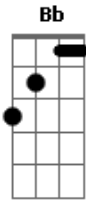

© ukulele-chords.com