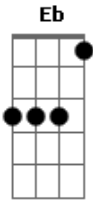

© ukulele-chords.com