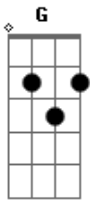

© ukulele-chords.com