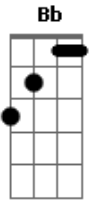

© ukulele-chords.com