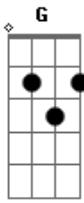

The Kinks - All Day And All of the Night

Tom: F

F G F Bb G F G F Bb G
 I'm not content to be with you in the daytime
 F G F Bb G F G F Bb G
 Girl I want to be with you all of the time
 Bb F A G C A
 The only time I feel all right is by your side
 C D C F D C D
 Girl I want to be with you all of the time
 C F D C D
 All day and all of the night
 C F D C D
 All day and all of the night

C F D
 All day and all of the night

No segundo verso depois do segundo "all day and all of the night" os acordes sao assim:

(D C F) (8x)
 (D)
 (F G G F F Bb G)
 (Verso)
 Solo:

Acordes

© ukulele-chords.com