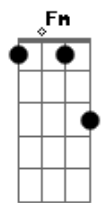

© ukulele-chords.com