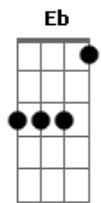

The Killers - This River Is Wild

tom:

Intro: Cm Bb Bb Cm Ab Ab Bb Gm Ab Cm Cm Bb Bb Cm
Ab Ab Bb Gm Ab Eb

Eb
Leaves are fallin' down on the beautiful ground

Cm
I heard a story from the man in red

Eb
He said "The leaves are fallin' down

Such a beautiful sound

Cm
Son, I think you'd better go ahead

Eb
But you always hold your head up high

Cm
'Cause it's a long, long, long way down

Eb
This town was meant for passing through

Boy it ain't nothin' new

Cm Bb Ab
Makin' sure the merry still goes 'round

Bb Eb
But it's a long, long, long way down

Acordes

© ukulele-chords.com

© ukulele-chords.com

© ukulele-chords.com

© ukulele-chords.com

© ukulele-chords.com