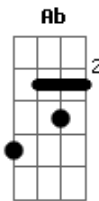

© ukulele-chords.com