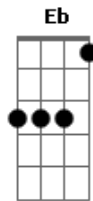

The Killers - This River Is Wild

tom:

Intro: Cm Bb Bb Cm Ab Ab Bb Gm Ab Cm Cm Bb Bb Cm
Ab Ab Bb Gm Ab Eb

Eb
Leaves are fallin' down on the beautiful ground

Cm
I heard a story from the man in red

Eb
He said "The leaves are fallin' down

Such a beautiful sound

Cm
Son, I think you'd better go ahead

Eb
But you always hold your head up high

Cm
'Cause it's a long, long, long way down

Eb
This town was meant for passing through

Boy it ain't nothin' new

Cm Bb Ab
Makin' sure the merry still goes 'round

Bb Eb
But it's a long, long, long way down

Acordes

© ukulele-chords.com

© ukulele-chords.com

© ukulele-chords.com

© ukulele-chords.com

© ukulele-chords.com