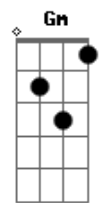

The Killers - This River Is Wild

tom:

Intro: Cm Bb Bb Cm Ab Ab Bb Gm Ab Cm Cm Bb Bb Cm
Ab Ab Bb Gm Ab Eb

Eb
Leaves are fallin' down on the beautiful ground

Cm
I heard a story from the man in red

Eb
He said "The leaves are fallin' down

Such a beautiful sound

Cm
Son, I think you'd better go ahead

Eb
But you always hold your head up high

Cm
'Cause it's a long, long, long way down

Eb
This town was meant for passing through

Boy it ain't nothin' new

Cm Bb Ab
Makin' sure the merry still goes 'round

Bb Eb
But it's a long, long, long way down

Acordes

© ukulele-chords.com

© ukulele-chords.com

© ukulele-chords.com

© ukulele-chords.com

© ukulele-chords.com