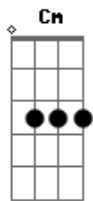

The Killers - This River Is Wild

tom:

Intro: Cm Bb Bb Cm Ab Ab Bb Gm Ab Cm Cm Bb Bb Cm
Ab Ab Bb Gm Ab Eb

Eb
Leaves are fallin' down on the beautiful ground

Cm
I heard a story from the man in red

Eb
He said "The leaves are fallin' down

Eb
And cars are everywhere

Ab
Raisin' dust at the fairground

Eb Bb
I don't think I ever seen so many headlights

Cm
But there's somethin' pullin' me

Eb
The circus and the crew

Bb
Well they're just passin' through

Cm Bb Ab
Makin' sure the merry still goes 'round

Bb Eb
But it's a long, long, long way down

Acordes

© ukulele-chords.com

© ukulele-chords.com

© ukulele-chords.com

© ukulele-chords.com

© ukulele-chords.com