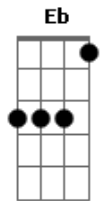

© ukulele-chords.com