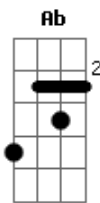

The Killers - This River Is Wild

tom:

Intro: Cm Bb Bb Cm Ab Ab Bb Gm Ab Cm Cm Bb Bb Cm
Ab Ab Bb Gm Ab Eb

Eb
Leaves are fallin' down on the beautiful ground

Cm
I heard a story from the man in red

Eb
He said "The leaves are fallin' down

Cm Bb Ab
Makin' sure the merry still goes 'round

Bb Eb
But it's a long, long, long way down

Acordes

© ukulele-chords.com

© ukulele-chords.com

© ukulele-chords.com

© ukulele-chords.com

© ukulele-chords.com