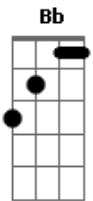

The Killers - This River Is Wild

tom:

Intro: Cm Bb Bb Cm Ab Ab Bb Gm Ab Cm Cm Bb Bb Cm
Ab Ab Bb Gm Ab Eb

Eb
Leaves are fallin' down on the beautiful ground

Cm
I heard a story from the man in red

Eb
He said "The leaves are fallin' down

Such a beautiful sound

Cm
Son, I think you'd better go ahead

Eb
But you always hold your head up high

Cm
'Cause it's a long, long, long way down

Eb
This town was meant for passing through

Boy it ain't nothin' new

Eb
And cars are everywhere

Ab
Raisin' dust at the fairground

Eb Bb
I don't think I ever seen so many headlights

Cm
But there's somethin' pullin' me

Eb
The circus and the crew

Bb
Well they're just passin' through

Cm Bb Ab
Makin' sure the merry still goes 'round

Bb Eb
But it's a long, long, long way down

Acordes

© ukulele-chords.com

© ukulele-chords.com

© ukulele-chords.com

© ukulele-chords.com

© ukulele-chords.com