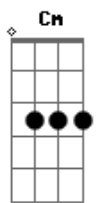

The Killers - This River Is Wild

tom:

Intro: Cm Bb Bb Cm Ab Ab Bb Gm Ab Cm Cm Bb Bb Cm
Ab Ab Bb Gm Ab Eb

Eb
Leaves are fallin' down on the beautiful ground

Cm
I heard a story from the man in red

Eb
He said "The leaves are fallin' down

Eb
And cars are everywhere

Ab
Raisin' dust at the fairground

Eb Bb
I don't think I ever seen so many headlights

Cm
But there's somethin' pullin' me

Eb
The circus and the crew

Bb
Well they're just passin' through

Cm Bb Ab
Makin' sure the merry still goes 'round

Bb Eb
But it's a long, long, long way down

Acordes

© ukulele-chords.com

© ukulele-chords.com

© ukulele-chords.com

© ukulele-chords.com

© ukulele-chords.com