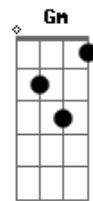

The Killers - This River Is Wild

tom:

Intro: Cm Bb Bb Cm Ab Ab Bb Gm Ab Cm Cm Bb Bb Cm
Ab Ab Bb Gm Ab Eb

Eb
Leaves are fallin' down on the beautiful ground

Cm
I heard a story from the man in red

Eb
He said "The leaves are fallin' down

Eb
And cars are everywhere

Ab
Raisin' dust at the fairground

Eb Bb
I don't think I ever seen so many headlights

Cm
But there's somethin' pullin' me

Eb
The circus and the crew

Bb
Well they're just passin' through

Cm Bb Ab
Makin' sure the merry still goes 'round

Bb Eb
But it's a long, long, long way down

Acordes

© ukulele-chords.com

© ukulele-chords.com

© ukulele-chords.com

© ukulele-chords.com

© ukulele-chords.com