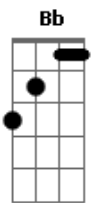

The Killers - This River Is Wild

tom:

Intro: Cm Bb Bb Cm Ab Ab Bb Gm Ab Cm Cm Bb Bb Cm
Ab Ab Bb Gm Ab Eb

Eb
Leaves are fallin' down on the beautiful ground

Cm
I heard a story from the man in red

Eb
He said "The leaves are fallin' down

Such a beautiful sound

Cm
Son, I think you'd better go ahead

Eb
But you always hold your head up high

Cm
'Cause it's a long, long, long way down

Eb
This town was meant for passing through

Boy it ain't nothin' new

Eb
And cars are everywhere

Ab
Raisin' dust at the fairground

Eb Bb
I don't think I ever seen so many headlights

Cm
But there's somethin' pullin' me

Eb
The circus and the crew

Bb
Well they're just passin' through

Cm Bb Ab
Makin' sure the merry still goes 'round

Bb Eb
But it's a long, long, long way down

Acordes

© ukulele-chords.com

© ukulele-chords.com

© ukulele-chords.com

© ukulele-chords.com

© ukulele-chords.com