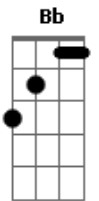

© ukulele-chords.com