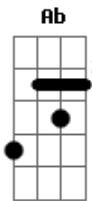

The Killers - This River Is Wild

tom:

Intro: Cm Bb Bb Cm Ab Ab Bb Gm Ab Cm Cm Bb Bb Cm
Ab Ab Bb Gm Ab Eb

Eb
Leaves are fallin' down on the beautiful ground

Cm
I heard a story from the man in red

Eb
He said "The leaves are fallin' down

Cm Bb Ab
Makin' sure the merry still goes 'round

Bb Eb
But it's a long, long, long way down

Acordes

© ukulele-chords.com

© ukulele-chords.com

© ukulele-chords.com

© ukulele-chords.com

© ukulele-chords.com