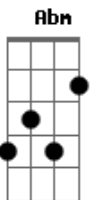

The Killers - The Way It Was

Tom: E
Intro: E Dbm Abm A B

E Dbm Abm A B
I drove through the desert last night
E Dbm Abm A B
I carried the weight of our last fight
E Dbm Abm
Elvis singing 'Don?t be Cruel? and I wonder if you feel it too
A B
It?s like we?re going under

E Dbm Abm A B
Maybe a thief stole your heart
E B Dbm
Or maybe we just drifted apart
A B E Dbm
I remember driving in my daddy?s car to the airfield
Abm A B
Blanket on the hood, backs against the windshield

A E
Darling. Darling
Dbm B B A A Dbm
(If we go on can it be) Can it be the way it was when we met?
E B
Did you forget all about them golden nights?

A E
If I go on with you by my side
Dbm B B A A Dbm
Can it be the way it was
E
My heart is true, girl, it's just you
B E
I'm thinking of, Can it be the way it was?
(Dbm Abm A B)

E Dbm Abm A B
(Maybe a thief stole your heart)
[Final] E Dbm Abm A B
E Dbm Abm A B

Acordes

© ukulele-chords.com

© ukulele-chords.com

© ukulele-chords.com

© ukulele-chords.com

© ukulele-chords.com

© ukulele-chords.com