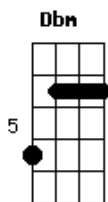

© ukulele-chords.com