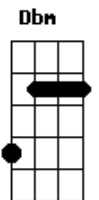

Dbm Gbm
Abm
Back then this thing was running on momentum, love and trust
A B
That paradise is buried in the dust

A E
If I go on with you by my side
Dbm B B A A Dbm
Can it be the way it was when we met?
E B
Did you forget all about those golden nights?
(The way it was, it was)
Gbm Dbm Abm
All of our plans are falling through
Gbm B
Sometimes a dream, it don?t come true
(A Dbm B)
(A E B)

A E
Darling. Darling
Dbm B B A A Dbm
(If we go on can it be) Can it be the way it was when we met?
E B
Did you forget all about them golden nights?

A E
If I go on with you by my side
Dbm B B A A Dbm
Can it be the way it was
E
My heart is true, girl, it's just you
B E
I'm thinking of, Can it be the way it was?
(Dbm Abm A B)

E Dbm Abm A B
(Maybe a thief stole your heart)
[Final] E Dbm Abm A B
E Dbm Abm A B

Acordes

© ukulele-chords.com

© ukulele-chords.com

© ukulele-chords.com

© ukulele-chords.com

© ukulele-chords.com

© ukulele-chords.com