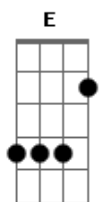

The Killers - The Way It Was

Tom: E
Intro: E Dbm Abm A B

E Dbm Abm A B
I drove through the desert last night
E Dbm Abm A B
I carried the weight of our last fight
E Dbm Abm
Elvis singing 'Don?t be Cruel? and I wonder if you feel it too
A B
It?s like we?re going under

Dbm Gbm Abm
Somewhere outside the lonely Esmeralda County line
A B
The question of my heart came to my mind

A E
If I go on with you by my side
Dbm B B A A Dbm
Can it be the way it was when we met?
E B
Did you forget all about those golden nights?

E Dbm Abm A B
Maybe a thief stole your heart
E B Dbm
Or maybe we just drifted apart
A B E Dbm
I remember driving in my daddy?s car to the airfield
Abm A B
Blanket on the hood, backs against the windshield

Dbm Gbm
Abm
Back then this thing was running on momentum, love and trust
A B
That paradise is buried in the dust

A E
If I go on with you by my side
Dbm B B A A Dbm
Can it be the way it was when we met?
E B
Did you forget all about those golden nights?
(The way it was, it was)
Gbm Dbm Abm
All of our plans are falling through
Gbm B
Sometimes a dream, it don?t come true
(A Dbm B)
(A E B)

A E
Darling. Darling
Dbm B B A A Dbm
(If we go on can it be) Can it be the way it was when we met?
E B
Did you forget all about them golden nights?

A E
If I go on with you by my side
Dbm B B A A Dbm
Can it be the way it was
E
My heart is true, girl, it's just you
B E
I'm thinking of, Can it be the way it was?
(Dbm Abm A B)

E Dbm Abm A B
(Maybe a thief stole your heart)
[Final] E Dbm Abm A B
E Dbm Abm A B

Acordes