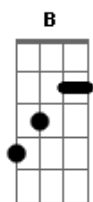

E Dbm Abm A B
Maybe a thief stole your heart
E B Dbm
Or maybe we just drifted apart
A B E Dbm
I remember driving in my daddy?s car to the airfield
Abm A B
Blanket on the hood, backs against the windshield

A E
Darling. Darling
Dbm B B A A Dbm
(If we go on can it be) Can it be the way it was when we met?
E B
Did you forget all about them golden nights?

A E
If I go on with you by my side
Dbm B B A A Dbm
Can it be the way it was
E
My heart is true, girl, it's just you
B E
I'm thinking of, Can it be the way it was?
(Dbm Abm A B)

E Dbm Abm A B
(Maybe a thief stole your heart)
[Final] E Dbm Abm A B
E Dbm Abm A B

Acordes

© ukulele-chords.com

© ukulele-chords.com

© ukulele-chords.com

© ukulele-chords.com

© ukulele-chords.com

© ukulele-chords.com