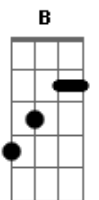

The Killers - The Way It Was

Tom: E
Intro: E Dbm Abm A B

E Dbm Abm A B
I drove through the desert last night
E Dbm Abm A B
I carried the weight of our last fight
E Dbm Abm
Elvis singing 'Don?t be Cruel? and I wonder if you feel it too
A B
It?s like we?re going under

E Dbm Abm A B
Maybe a thief stole your heart
E B Dbm
Or maybe we just drifted apart
A B E Dbm
I remember driving in my daddy?s car to the airfield
Abm A B
Blanket on the hood, backs against the windshield

A E
Darling. Darling
Dbm B B A A Dbm
(If we go on can it be) Can it be the way it was when we met?
E B
Did you forget all about them golden nights?

A E
If I go on with you by my side
Dbm B B A A Dbm
Can it be the way it was
E
My heart is true, girl, it's just you
B E
I'm thinking of, Can it be the way it was?
(Dbm Abm A B)

E Dbm Abm A B
(Maybe a thief stole your heart)
[Final] E Dbm Abm A B
E Dbm Abm A B

Acordes

© ukulele-chords.com

© ukulele-chords.com

© ukulele-chords.com

© ukulele-chords.com

© ukulele-chords.com

© ukulele-chords.com