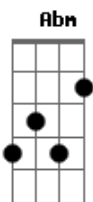

The Killers - The Way It Was

Tom: E
Intro: E Dbm Abm A B

E Dbm Abm A B
I drove through the desert last night
E Dbm Abm A B
I carried the weight of our last fight
E Dbm Abm
Elvis singing 'Don?t be Cruel? and I wonder if you feel it too
A B
It?s like we?re going under

E Dbm Abm A B
Maybe a thief stole your heart
E B Dbm
Or maybe we just drifted apart
A B E Dbm
I remember driving in my daddy?s car to the airfield
Abm A B
Blanket on the hood, backs against the windshield

A E
Darling. Darling
Dbm B B A A Dbm
(If we go on can it be) Can it be the way it was when we met?
E B
Did you forget all about them golden nights?

A E
If I go on with you by my side
Dbm B B A A Dbm
Can it be the way it was
E
My heart is true, girl, it's just you
B E
I'm thinking of, Can it be the way it was?
(Dbm Abm A B)

E Dbm Abm A B
(Maybe a thief stole your heart)
[Final] E Dbm Abm A B
E Dbm Abm A B

Acordes

© ukulele-chords.com

© ukulele-chords.com

© ukulele-chords.com

© ukulele-chords.com

© ukulele-chords.com

© ukulele-chords.com