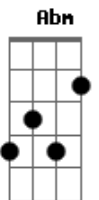

The Killers - The Way It Was

Tom: E
Intro: E Dbm Abm A B

E Dbm Abm A B
I drove through the desert last night
E Dbm Abm A B
I carried the weight of our last fight
E Dbm Abm
Elvis singing 'Don?t be Cruel? and I wonder if you feel it too
A B
It?s like we?re going under

E Dbm Abm A B
Maybe a thief stole your heart
E B Dbm
Or maybe we just drifted apart
A B E Dbm
I remember driving in my daddy?s car to the airfield
Abm A B
Blanket on the hood, backs against the windshield

A E
Darling. Darling
Dbm B B A A Dbm
(If we go on can it be) Can it be the way it was when we met?
E B
Did you forget all about them golden nights?

A E
If I go on with you by my side
Dbm B B A A Dbm
Can it be the way it was
E
My heart is true, girl, it's just you
B E
I'm thinking of, Can it be the way it was?
(Dbm Abm A B)

E Dbm Abm A B
(Maybe a thief stole your heart)
[Final] E Dbm Abm A B
E Dbm Abm A B

Acordes

© ukulele-chords.com

© ukulele-chords.com

© ukulele-chords.com

© ukulele-chords.com

© ukulele-chords.com

© ukulele-chords.com