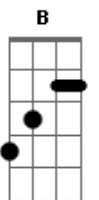

The Killers - The Way It Was

Tom: E
Intro: E Dbm Abm A B

E Dbm Abm A B
I drove through the desert last night
E Dbm Abm A B
I carried the weight of our last fight
E Dbm Abm
Elvis singing 'Don?t be Cruel? and I wonder if you feel it too
A B
It?s like we?re going under

E Dbm Abm A B
Maybe a thief stole your heart
E B Dbm
Or maybe we just drifted apart
A B E Dbm
I remember driving in my daddy?s car to the airfield
Abm A B
Blanket on the hood, backs against the windshield

A E
Darling. Darling
Dbm B B A A Dbm
(If we go on can it be) Can it be the way it was when we met?
E B
Did you forget all about them golden nights?

A E
If I go on with you by my side
Dbm B B A A Dbm
Can it be the way it was
E
My heart is true, girl, it's just you
B E
I'm thinking of, Can it be the way it was?
(Dbm Abm A B)

E Dbm Abm A B
(Maybe a thief stole your heart)
[Final] E Dbm Abm A B
E Dbm Abm A B

Acordes

© ukulele-chords.com

© ukulele-chords.com

© ukulele-chords.com

© ukulele-chords.com

© ukulele-chords.com

© ukulele-chords.com