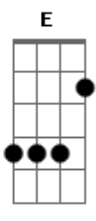

B Dbm
You know it's gonna haunt me

B
So hesitation to this life I give

E
You think you might cross over

You're caught between the devil and the deep blue sea

B Dbm
You better look it over

B
Before you make that leap

A B
And you know I'm fine

Dbm Abm A
But I hear those voices at night

B Dbm Abm
Sometimes that justify my claim

A B
And the public don't dwell my transmission

Abm Dbm
Cause it wasn't televised

B
But it was the turning point

Oh what a lonely night

E Dbm
The song maker says "It ain't so bad"

E A
The dream maker's gonna make you mad

A Dbm
The spaceman says, "Everybody look down

Abm B
It's all in your mind"

E Dbm
The song maker says "It ain't so bad"

E A
The dream maker's gonna make you mad

A Dbm
The spaceman says, "Everybody look down

Abm B
It's all in your mind"

Dbm
My global position systems are vocally addressed

E B Dbm Abm (A Abm F)
They say the Nile used to run from East to West

E Abm A B A
They say the Nile used to run from East to West

B
I'm fine

Dbm Abm A
But I hear those voices at night

B Dbm Abm
Sometimes

E Dbm
The song maker says "It ain't so bad"

E A
The dream maker's gonna make you mad

A Dbm
The spaceman says, "Everybody look down

Abm B
It's all in your mind"

E Dbm
The song maker says "It ain't so bad"

E A
The dream maker's gonna make you mad

A Dbm
The spaceman says, "Everybody look down

Abm B
It's all in your mind"

(E Dbm E A A Dbm Abm B) (Oh oh oh...)

E Dbm E A
It's all in my mind

A Dbm Abm B
It's all in my mind

(E Dbm E A A Dbm Abm B) (fading...)

Acordes

© ukulele-chords.com