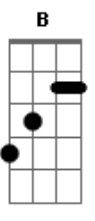

The Killers - Spaceman

Tom: E

Intro E Dbm E A
A Dbm Abm B (Oh oh oh...)

E
It started with a low light

Next thing I knew they ripped me from my bed

B Dbm
And then they took my blood type

B E
They left a strange impression in my head

You know that I was hopin'

That I could leave this star-crossed world behind

B Dbm
When they cut me open

B
I guess I changed my mind

A B Dbm
And you know I might have just flown

Abm A B
Too far from the floor this time

E Dbm
The song maker says "It ain't so bad"

E A
The dream maker's gonna make you mad

A Dbm
The spaceman says, "Everybody look down

Abm B
It's all in your mind"

(E Dbm E A A Dbm Abm B) (Oh oh oh...)

E Dbm E A
It's all in my mind

A Dbm Abm B
It's all in my mind

(E Dbm E A A Dbm Abm B) (fading...)

Acordes

© ukulele-chords.com

© ukulele-chords.com

© ukulele-chords.com

© ukulele-chords.com

© ukulele-chords.com