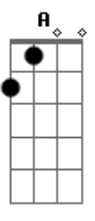

© ukulele-chords.com