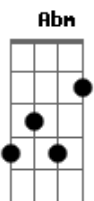

The Killers - Spaceman

Tom: E

Intro E Dbm E A
A Dbm Abm B (Oh oh oh...)

E
It started with a low light

Next thing I knew they ripped me from my bed

B Dbm
And then they took my blood type

B E
They left a strange impression in my head

You know that I was hopin'

That I could leave this star-crossed world behind

B Dbm
When they cut me open

B
I guess I changed my mind

A B Dbm
And you know I might have just flown

Abm A B
Too far from the floor this time

E Dbm
The song maker says "It ain't so bad"

E A
The dream maker's gonna make you mad

A Dbm
The spaceman says, "Everybody look down

Abm B
It's all in your mind"

(E Dbm E A A Dbm Abm B) (Oh oh oh...)

E Dbm E A
It's all in my mind

A Dbm Abm B
It's all in my mind

(E Dbm E A A Dbm Abm B) (fading...)

Acordes

© ukulele-chords.com

© ukulele-chords.com

© ukulele-chords.com

© ukulele-chords.com

© ukulele-chords.com