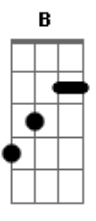

© ukulele-chords.com