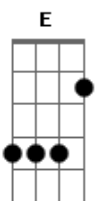

B Dbm
You know it's gonna haunt me

B
So hesitation to this life I give

E
You think you might cross over

You're caught between the devil and the deep blue sea

B Dbm
You better look it over

B
Before you make that leap

A B
And you know I'm fine

Dbm Abm A
But I hear those voices at night

B Dbm Abm
Sometimes that justify my claim

A B
And the public don't dwell my transmission

Abm Dbm
Cause it wasn't televised

B
But it was the turning point

Oh what a lonely night

E Dbm
The song maker says "It ain't so bad"

E A
The dream maker's gonna make you mad

A Dbm
The spaceman says, "Everybody look down

Abm B
It's all in your mind"

E Dbm
The song maker says "It ain't so bad"

E A
The dream maker's gonna make you mad

A Dbm
The spaceman says, "Everybody look down

Abm B
It's all in your mind"

Dbm
My global position systems are vocally addressed

E B Dbm Abm (A Abm F)
They say the Nile used to run from East to West

E Abm A B A
They say the Nile used to run from East to West

B
I'm fine

Dbm Abm A
But I hear those voices at night

B Dbm Abm
Sometimes

E Dbm
The song maker says "It ain't so bad"

E A
The dream maker's gonna make you mad

A Dbm
The spaceman says, "Everybody look down

Abm B
It's all in your mind"

E Dbm
The song maker says "It ain't so bad"

E A
The dream maker's gonna make you mad

A Dbm
The spaceman says, "Everybody look down

Abm B
It's all in your mind"

(E Dbm E A A Dbm Abm B) (Oh oh oh...)

E Dbm E A
It's all in my mind

A Dbm Abm B
It's all in my mind

(E Dbm E A A Dbm Abm B) (fading...)

Acordes

© ukulele-chords.com