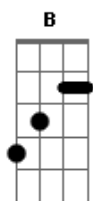

The Killers - Spaceman

Tom: E

Intro E Dbm E A
A Dbm Abm B (Oh oh oh...)

E
It started with a low light

Next thing I knew they ripped me from my bed

B Dbm
And then they took my blood type

B E
They left a strange impression in my head

You know that I was hopin'

That I could leave this star-crossed world behind

B Dbm
When they cut me open

B
I guess I changed my mind

A B Dbm
And you know I might have just flown

Abm A B
Too far from the floor this time

E Dbm
The song maker says "It ain't so bad"

E A
The dream maker's gonna make you mad

A Dbm
The spaceman says, "Everybody look down

Abm B
It's all in your mind"

(E Dbm E A A Dbm Abm B) (Oh oh oh...)

E Dbm E A
It's all in my mind

A Dbm Abm B
It's all in my mind

(E Dbm E A A Dbm Abm B) (fading...)

Acordes

© ukulele-chords.com

© ukulele-chords.com

© ukulele-chords.com

© ukulele-chords.com

© ukulele-chords.com