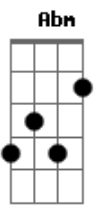

© ukulele-chords.com