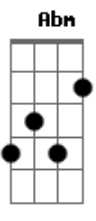

The Killers - Spaceman

Tom: E

Intro E Dbm E A
A Dbm Abm B (Oh oh oh...)

E
It started with a low light

Next thing I knew they ripped me from my bed

B Dbm
And then they took my blood type

B E
They left a strange impression in my head

You know that I was hopin'

That I could leave this star-crossed world behind

B Dbm
When they cut me open

B
I guess I changed my mind

A B Dbm
And you know I might have just flown

Abm A B
Too far from the floor this time

E Dbm
The song maker says "It ain't so bad"

E A
The dream maker's gonna make you mad

A Dbm
The spaceman says, "Everybody look down

Abm B
It's all in your mind"

(E Dbm E A A Dbm Abm B) (Oh oh oh...)

E Dbm E A
It's all in my mind

A Dbm Abm B
It's all in my mind

(E Dbm E A A Dbm Abm B) (fading...)

Acordes

© ukulele-chords.com

© ukulele-chords.com

© ukulele-chords.com

© ukulele-chords.com

© ukulele-chords.com