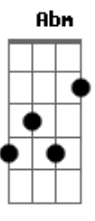

The Killers - Spaceman

Tom: E

Intro E Dbm E A
A Dbm Abm B (Oh oh oh...)

E
It started with a low light

Next thing I knew they ripped me from my bed

B Dbm
And then they took my blood type

B E
They left a strange impression in my head

You know that I was hopin'

That I could leave this star-crossed world behind

B Dbm
When they cut me open

B
I guess I changed my mind

A B Dbm
And you know I might have just flown

Abm A B
Too far from the floor this time

E Dbm
The song maker says "It ain't so bad"

E A
The dream maker's gonna make you mad

A Dbm
The spaceman says, "Everybody look down

Abm B
It's all in your mind"

(E Dbm E A A Dbm Abm B) (Oh oh oh...)

E Dbm E A
It's all in my mind

A Dbm Abm B
It's all in my mind

(E Dbm E A A Dbm Abm B) (fading...)

Acordes

© ukulele-chords.com

© ukulele-chords.com

© ukulele-chords.com

© ukulele-chords.com

© ukulele-chords.com