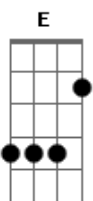

B Dbm
You know it's gonna haunt me

B
So hesitation to this life I give

E
You think you might cross over

You're caught between the devil and the deep blue sea

B Dbm
You better look it over

B
Before you make that leap

A B
And you know I'm fine

Dbm Abm A
But I hear those voices at night

B Dbm Abm
Sometimes that justify my claim

A B
And the public don't dwell my transmission

Abm Dbm
Cause it wasn't televised

B
But it was the turning point

Oh what a lonely night

E Dbm
The song maker says "It ain't so bad"

E A
The dream maker's gonna make you mad

A Dbm
The spaceman says, "Everybody look down

Abm B
It's all in your mind"

E Dbm
The song maker says "It ain't so bad"

E A
The dream maker's gonna make you mad

A Dbm
The spaceman says, "Everybody look down

Abm B
It's all in your mind"

Dbm
My global position systems are vocally addressed

E B Dbm Abm (A Abm F)
They say the Nile used to run from East to West

E Abm A B A
They say the Nile used to run from East to West

B
I'm fine

Dbm Abm A
But I hear those voices at night

B Dbm Abm
Sometimes

E Dbm
The song maker says "It ain't so bad"

E A
The dream maker's gonna make you mad

A Dbm
The spaceman says, "Everybody look down

Abm B
It's all in your mind"

E Dbm
The song maker says "It ain't so bad"

E A
The dream maker's gonna make you mad

A Dbm
The spaceman says, "Everybody look down

Abm B
It's all in your mind"

(E Dbm E A A Dbm Abm B) (Oh oh oh...)

E Dbm E A
It's all in my mind

A Dbm Abm B
It's all in my mind

(E Dbm E A A Dbm Abm B) (fading...)

Acordes

© ukulele-chords.com