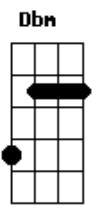

© ukulele-chords.com