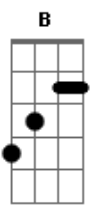

The Killers - Spaceman

Tom: E

Intro E Dbm E A
A Dbm Abm B (Oh oh oh...)

E
It started with a low light

Next thing I knew they ripped me from my bed

B Dbm
And then they took my blood type

B E
They left a strange impression in my head

You know that I was hopin'

That I could leave this star-crossed world behind

B Dbm
When they cut me open

B
I guess I changed my mind

A B Dbm
And you know I might have just flown

Abm A B
Too far from the floor this time

E Dbm
The song maker says "It ain't so bad"

E A
The dream maker's gonna make you mad

A Dbm
The spaceman says, "Everybody look down

Abm B
It's all in your mind"

(E Dbm E A A Dbm Abm B) (Oh oh oh...)

E Dbm E A
It's all in my mind

A Dbm Abm B
It's all in my mind

(E Dbm E A A Dbm Abm B) (fading...)

Acordes

© ukulele-chords.com

© ukulele-chords.com

© ukulele-chords.com

© ukulele-chords.com

© ukulele-chords.com