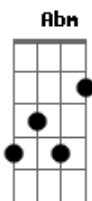

The Killers - Spaceman

Tom: E

Intro E Dbm E A
A Dbm Abm B (Oh oh oh...)

E
It started with a low light

Next thing I knew they ripped me from my bed

B Dbm
And then they took my blood type

B E
They left a strange impression in my head

You know that I was hopin'

That I could leave this star-crossed world behind

B Dbm
When they cut me open

B
I guess I changed my mind

A B Dbm
And you know I might have just flown

Abm A B
Too far from the floor this time

E Dbm
The song maker says "It ain't so bad"

E A
The dream maker's gonna make you mad

A Dbm
The spaceman says, "Everybody look down

Abm B
It's all in your mind"

(E Dbm E A A Dbm Abm B) (Oh oh oh...)

E Dbm E A
It's all in my mind

A Dbm Abm B
It's all in my mind

(E Dbm E A A Dbm Abm B) (fading...)

Acordes

© ukulele-chords.com

© ukulele-chords.com

© ukulele-chords.com

© ukulele-chords.com

© ukulele-chords.com