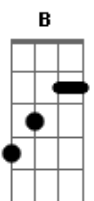

The Killers - Spaceman

Tom: E

Intro E Dbm E A
A Dbm Abm B (Oh oh oh...)

E
It started with a low light

Next thing I knew they ripped me from my bed

B Dbm
And then they took my blood type

B E
They left a strange impression in my head

You know that I was hopin'

That I could leave this star-crossed world behind

B Dbm
When they cut me open

B
I guess I changed my mind

A B Dbm
And you know I might have just flown

Abm A B
Too far from the floor this time

E Dbm
The song maker says "It ain't so bad"

E A
The dream maker's gonna make you mad

A Dbm
The spaceman says, "Everybody look down

Abm B
It's all in your mind"

(E Dbm E A A Dbm Abm B) (Oh oh oh...)

E Dbm E A
It's all in my mind

A Dbm Abm B
It's all in my mind

(E Dbm E A A Dbm Abm B) (fading...)

Acordes

© ukulele-chords.com

© ukulele-chords.com

© ukulele-chords.com

© ukulele-chords.com

© ukulele-chords.com