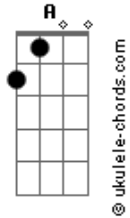

The Killers - Show You How

Tom: **A**

Tuning: Standard

Intro: I gotta tell ya

I'll make it better

But i know there's somethin' i needed to say

When i was out, though

Maybe you were better alone

I know i'll make it home

```
e|-----|
-----|
B|-----|
-----|
G|-(No Guitar)-----|
-----|
D|-----|
-----|
A|-----|
-----|
E|-----|
-----|
```

Verse 1

She told me sweet thang

Run a labour

In your shoes

Touch me til i follow in love

I wanna help her

Maybe we were better alone

I wanna show you how

Solo 1

Acordes

Verse 2

And then we walked out

Make it pay now

I said i want it but i never alone

I wanna show you

Maybe we were somethin' uncool

I wanna make you sing

Solo 2

YEAH!

```
| / slide up
| \ slide down
| h hammer-on
| p pull-off
| b bend
| r release bend
| ~ vibrato
| harmonic
| x Mute note
```