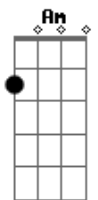

© ukulele-chords.com