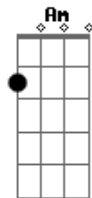

© ukulele-chords.com