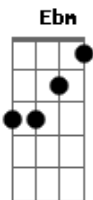

The Killers - Ruby Don't Take Your Love To Town

Tom: Db

(First line sans guitar)

Ab
She painted up her lips and rolled and curled her tinted hair.

Ebm Db Gb Ebm
Ruby only contemplating going out somewhere.

Oh Ruby, for God sakes turn around.

Acordes

© ukulele-chords.com

© ukulele-chords.com

© ukulele-chords.com

© ukulele-chords.com